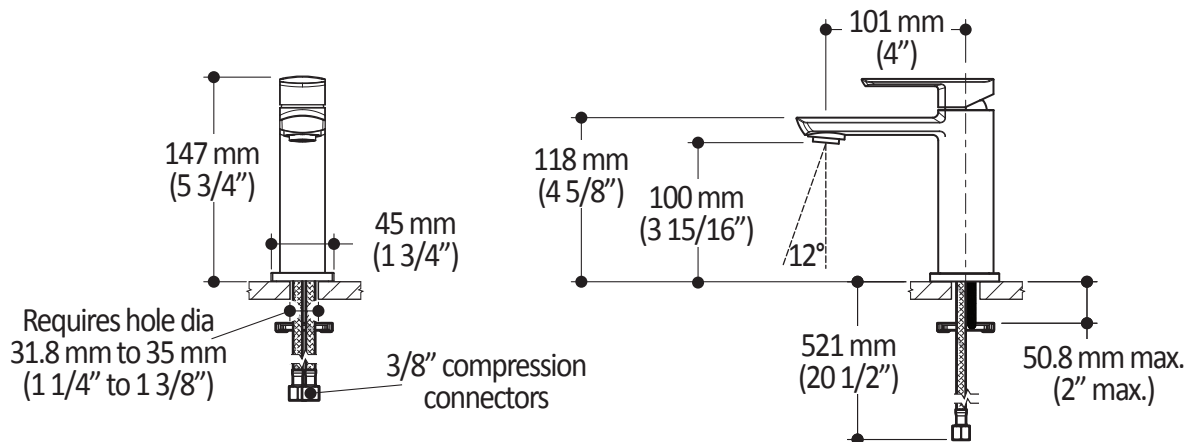

ONCE UPON A TIME...WATER®

GRAFİK™

BF1411 Single Hole Lavatory Faucet

SPECIFICATIONS

Features

- Solid brass construction
- Aerated, hidden and adjustable stream (12°)
- Single hole installation
- Ceramic disc valve cartridge
- Lead Free: low lead product (less than 0.25%)

Colors (Finishes)

- Chrome: BF1411-110
- Black and chrome: BF1411-150
- Pure Nickel: BF1411-125

Maximum flow rate

- 8.3 L/min (2.2 gpm)

Certifications

The specified model meets or exceeds the following standards;

Product dimensions:

Important: Dimensions are approximated and are subject to changes. Please refer to the installation instructions.

ONCE UPON A TIME...WATER®

1355, 2nd Street, Industrial Park
Sainte-Marie (Québec)
Canada G6E 1G9