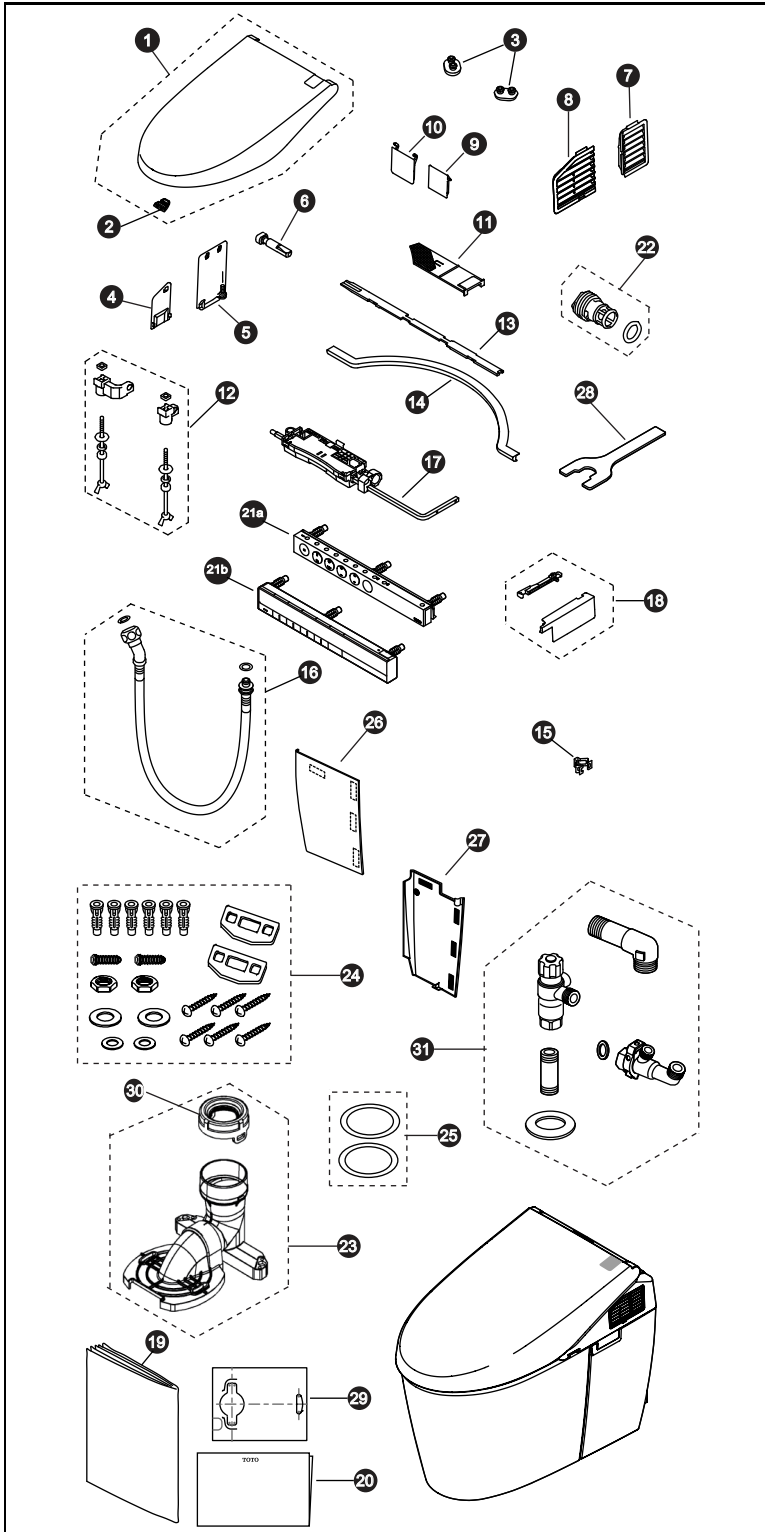

MS982CUMG
SN982M / SN982MR
CT982CUMG

Neorest® 550H
1.0Gpf / 0.8Gpf Toilet, Elongated,
3D Tornado™, 12" Modular Rough-In,
(including CeFIONtect™)

Item	Part	Description
1	THU9596#01	Lid Assembly (cotton)
	THU9596#12	Lid Assembly (sedona beige)
2	THU9597	Lid Bumper
3	THU9337	Seat Bumpers
4	THU9602#01	Drain Plug Cover (cotton)
	THU9602#12	Drain Plug Cover (sedona beige)
5	THU9603#01	Flush Connector Cover (cotton)
	THU9603#12	Flush Connector Cover (sedona beige)
6	THU9604	Toilet Seat Pin
7	THU9607#01	Deodorizer Louver - Back (cotton)
	THU9607#12	Deodorizer Louver - Back (sedona beige)
8	THU9211#01	Deodorizer Louver - Front (cotton)
	THU9211#12	Deodorizer Louver - Front (sedona beige)
9	THU9432#01	Dryer Door (cotton)
	THU9432#12	Dryer Door (sedona beige)
10	THU9433#01	Wand Door (cotton)
	THU9433#12	Wand Door (sedona beige)
11	THU9619	Deodorizer Air Filter
12	THU9620	Top Mounting Kit
13	THU9481	Lever Cover
14	THU9624	Gasket
15	THU9484	Water Supply Connection Clip
16	THU9625	Water Supply Hose (top unit)
17	THU9627	Lever Assembly
18	THU9628#01	Handle Assembly (cotton)
	THU9628#12	Handle Assembly (sedona beige)
19	THU9630	Instruction Manual (top unit)
20	THU9631	Installation Manual (top unit)
21a	THU9632	Remote Control Assembly (for SN982M)
21b	THU9798	Remote Control Assembly (for SN982MR)
22	THU9445	Water Filter Drain Valve
23	THU9633	Drain Socket
24	THU9634	Drain Socket Mounting Hardware
25	THU9635	Plastic Seal
26	THU9636#01	Left Side Panel (cotton)
	THU9636#12	Left Side Panel (sedona beige)
27	THU9637#01	Right Side Panel (cotton)
	THU9637#12	Right Side Panel (sedona beige)
28	THU9638	Installation Tool
29	THU9645	Installation Template
30	THU9652	Socket Gasket
31	THU9646	Junction Valve Assembly

Product Number Explanations

Two-Piece Toilet

(MS) Toilet & Seat Combination
(982) Model
(CUM) 3D Tornado™ Tornado
Flush™
(G) CeFIONtect™

Integrated Washlet

(SN) Integrated Washlet
(982) Model
(M) Dual Flush
(R) Revised Remote