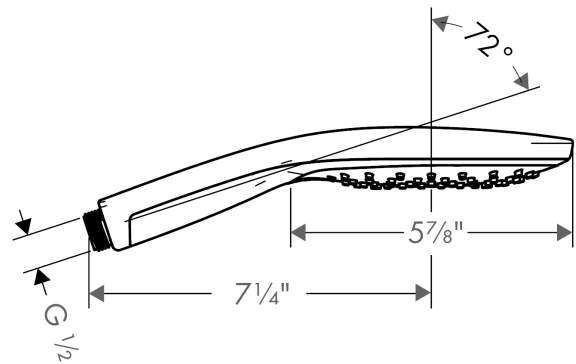

Raindance Select S

Handshower 150 3-Jet, 2.5 GPM

Finishes : **brushed nickel** Part no. : **28588821**

Description

Features

- Select button for comfortable alternation of spray modes
- 81 no-clog spray channels
- Spray modes: RainAir, Mix, CaresseAir
- Flow: 2.5 GPM

Item details

List Price \$ 227.00

Technology

Compliance

Product image

Scale drawing

Raindance Select S
Handshower 150 3-Jet, 2.5 GPM
Finishes : **brushed nickel** Part no. : **28588821**

Exploded drawing

Year of production: >12/13

Raindance Select S
Handshower 150 3-Jet, 2.5 GPM
Finishes : **brushed nickel** Part no. : **28588821**

Spare parts list

Year of production: >12/13

Pos.	Description	Part no.	Price	PU
1	filter packing	94246000	-	1