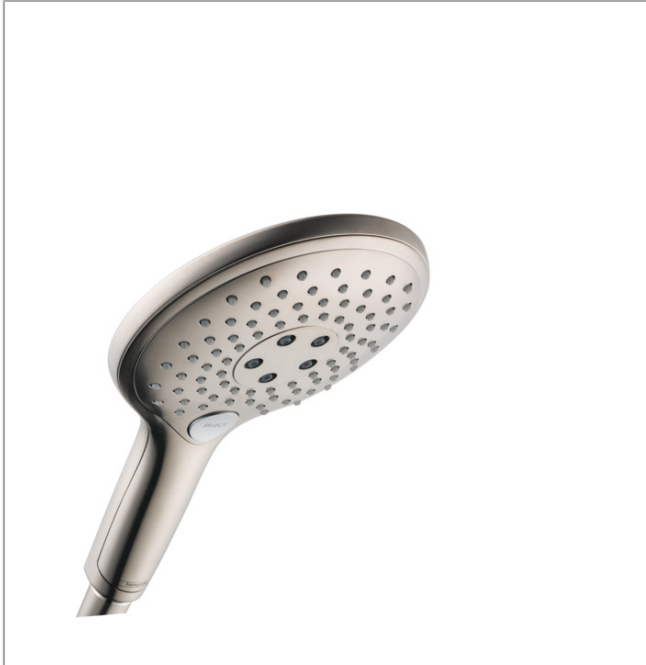

Raindance Select S

Handshower 150 3-Jet, 2.5 GPM

Finishes : **brushed nickel** Part no. : **28588821**

Description

Features

- Select button for comfortable alternation of spray modes
- 81 no-clog spray channels
- Spray modes: RainAir, Mix, CaresseAir
- Flow: 2.5 GPM

Item details

List Price \$ 227.00

Technology

Compliance

Product image

Scale drawing

Raindance Select S
Handshower 150 3-Jet, 2.5 GPM
Finishes : **brushed nickel** Part no. : **28588821**

Exploded drawing

Year of production: >12/13

Raindance Select S
Handshower 150 3-Jet, 2.5 GPM
Finishes : **brushed nickel** Part no. : **28588821**

Spare parts list

Year of production: >12/13

Pos.	Description	Part no.	Price	PU
1	filter packing	94246000	-	1