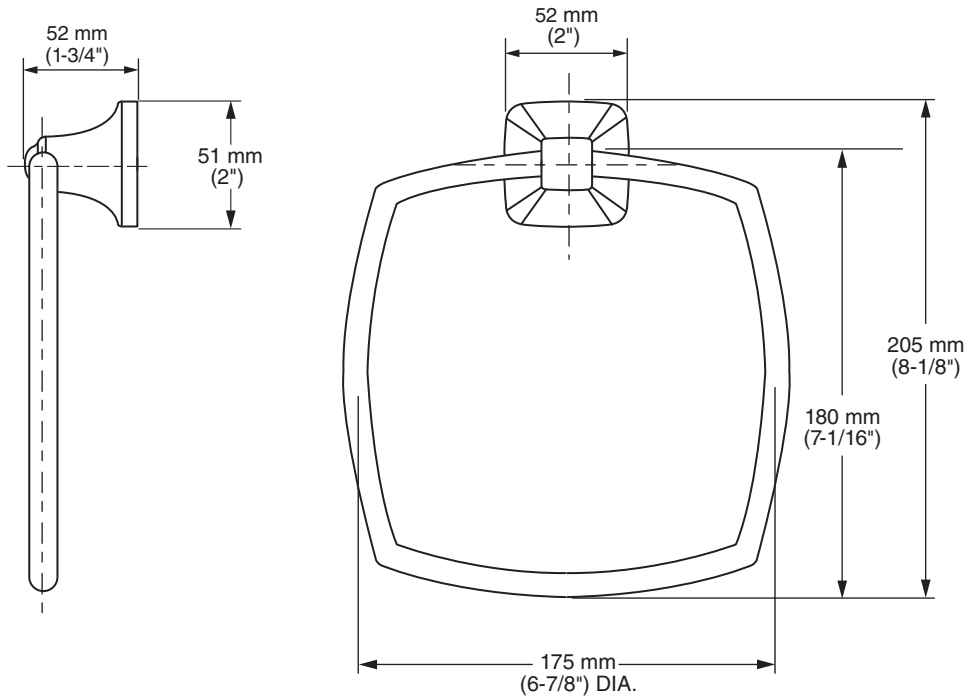

**MODEL NUMBER:**

□ 7353190 - Towel Ring

**Available Finishes**

002	Polished Chrome
013	Polished Nickel
278	Legacy Bronze
295	Brushed Nickel
243	Matte Black

**PRODUCT FEATURES:**

**Materials of Construction:** Metal construction for durability & long life. Bushing on towel ring to prevent scratching and squeaking

**Concealed Mounting:** No exposed set screws.

**Easy to Install**

**SUGGESTED SPECIFICATION**

Towel Ring shall feature metal construction. Shall feature concealed mounting with no exposed set screws. Towel Ring shall be American Standard Model # 7353190.\_\_\_\_\_.