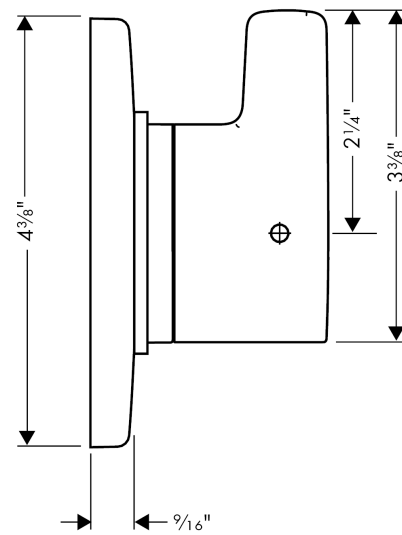

Ecostat
S/E Trio/Quattro Diverter Trim
 Finishes : **chrome** Part no. : **04354000**

Description

Features

- Handle, Sleeve, Escutcheon

Required accessories

- Rough, Quattro 3-Way Diverter, ¾" (#15930USA)
- Rough, Quattro Green 3-Way Diverter (no shared function), ¾" (#15936USA)
- Rough, Trio 2-Way Diverter without Shut-Off, ¾" (requires volume control) (#15984USA)

Optional accessories

- 1" Extension Kit, Ceramic Cartridges (#96370XXX)

Item details

Compliance

Product image

Scale drawing

Ecostat
S/E Trio/Quattro Diverter Trim
Finishes : **chrome** Part no. : **04354000**

Exploded drawing

Year of production: >07/11

Ecostat
S/E Trio/Quattro Diverter Trim
 Finishes : **chrome** Part no. : **04354000**

Spare parts list

Year of production: >07/11

Pos.	Description	Part no.	Price	PU
1	screw cover	95181000	-	1
2	handle fixing set	94184000	-	1
3	nut	98677000	-	1
4	O-Ring 32x2,5	96364000	-	1
5	escutcheon	95563000	-	1
6	set of symbols	95238000	-	1
7	O-ring 13x2	98128000	-	1
8	fixing set	96392000	-	1
a	extension 25 mm	96370000	-	1