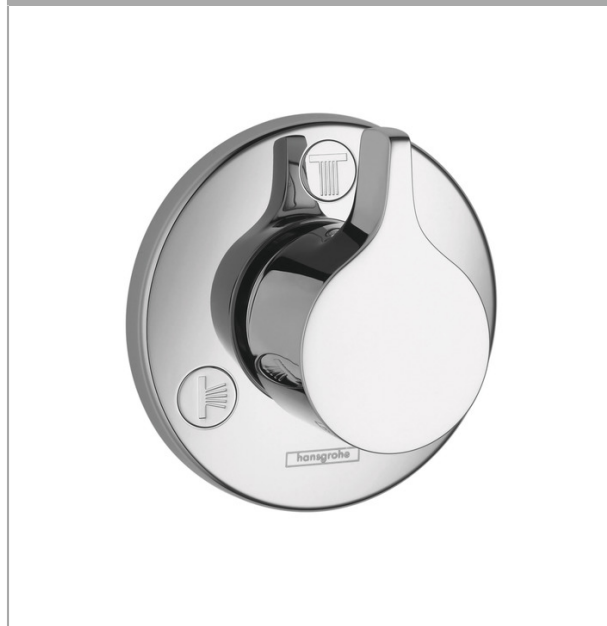

Ecostat
S/E Trio/Quattro Diverter Trim
 Finishes : **chrome** Part no. : **04354000**

Description

Features

- Handle, Sleeve, Escutcheon

Required accessories

- Rough, Quattro 3-Way Diverter, ¾" (#15930USA)
- Rough, Quattro Green 3-Way Diverter (no shared function), ¾" (#15936USA)
- Rough, Trio 2-Way Diverter without Shut-Off, ¾" (requires volume control) (#15984USA)

Optional accessories

- 1" Extension Kit, Ceramic Cartridges (#96370XXX)

Item details

Compliance

Product image

Scale drawing

Ecostat
S/E Trio/Quattro Diverter Trim
Finishes : **chrome** Part no. : **04354000**

Exploded drawing

Year of production: >07/11

Ecostat
S/E Trio/Quattro Diverter Trim
 Finishes : **chrome** Part no. : **04354000**

Spare parts list

Year of production: >07/11

Pos.	Description	Part no.	Price	PU
1	screw cover	95181000	-	1
2	handle fixing set	94184000	-	1
3	nut	98677000	-	1
4	O-Ring 32x2,5	96364000	-	1
5	escutcheon	95563000	-	1
6	set of symbols	95238000	-	1
7	O-ring 13x2	98128000	-	1
8	fixing set	96392000	-	1
a	extension 25 mm	96370000	-	1