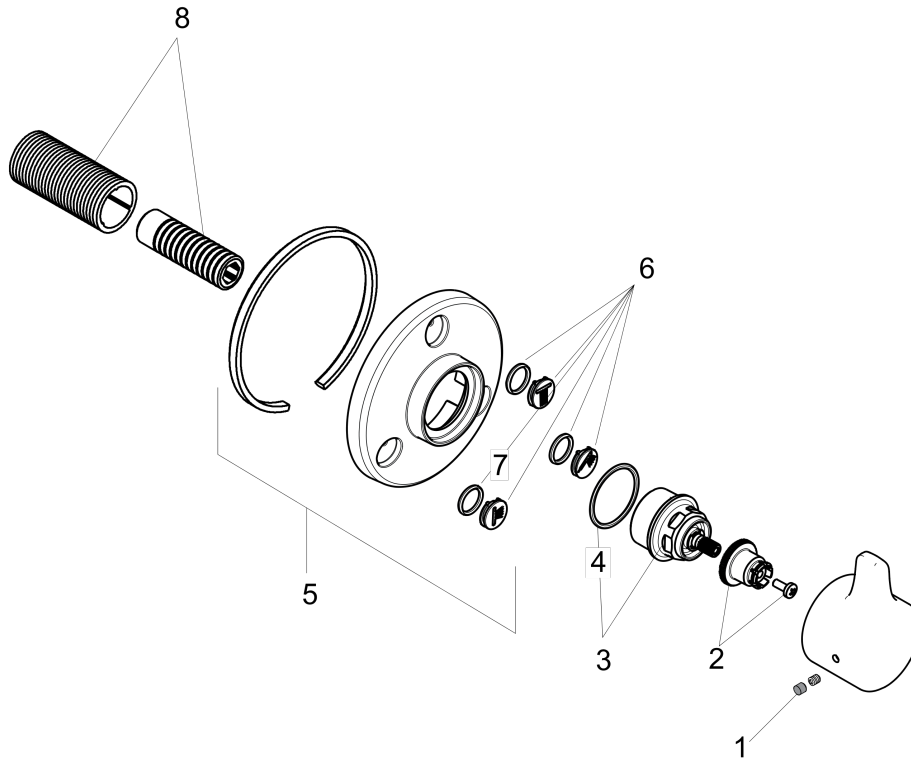

Ecostat
S/E Trio/Quattro Diverter Trim
 Finishes : **chrome** Part no. : **04354000**

Description

Features

- Handle, Sleeve, Escutcheon

Required accessories

- Rough, Quattro 3-Way Diverter, ¾" (#15930USA)
- Rough, Quattro Green 3-Way Diverter (no shared function), ¾" (#15936USA)
- Rough, Trio 2-Way Diverter without Shut-Off, ¾" (requires volume control) (#15984USA)

Optional accessories

- 1" Extension Kit, Ceramic Cartridges (#96370XXX)

Item details

Compliance

Product image

Scale drawing

Ecostat
S/E Trio/Quattro Diverter Trim
Finishes : **chrome** Part no. : **04354000**

Exploded drawing

Year of production: >07/11

Ecostat
S/E Trio/Quattro Diverter Trim
 Finishes : **chrome** Part no. : **04354000**

Spare parts list

Year of production: >07/11

Pos.	Description	Part no.	Price	PU
1	screw cover	95181000	-	1
2	handle fixing set	94184000	-	1
3	nut	98677000	-	1
4	O-Ring 32x2,5	96364000	-	1
5	escutcheon	95563000	-	1
6	set of symbols	95238000	-	1
7	O-ring 13x2	98128000	-	1
8	fixing set	96392000	-	1
a	extension 25 mm	96370000	-	1