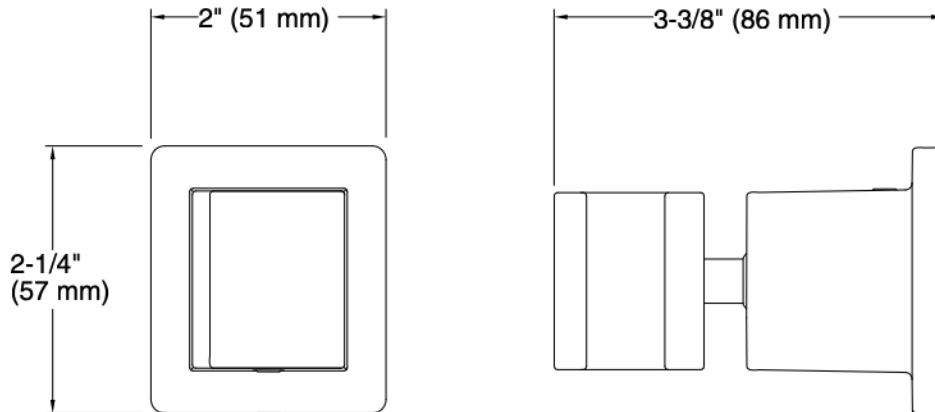

Awaken® Adjustable Wall-Mount Handshower Bracket K-98348

Features

- Handshower holder pivots and rotates to position handshower at desired angle
- Ball joint offers smooth, wide-range movement
- Unique side opening for handshower can be positioned for right- or left-side use
- Coordinates with other products in the Awaken collection
- Metal construction

Technical Information

All product dimensions are nominal.

Installation Type: Wall-mount

Material: Metal

Notes

Install this product according to the installation guide.