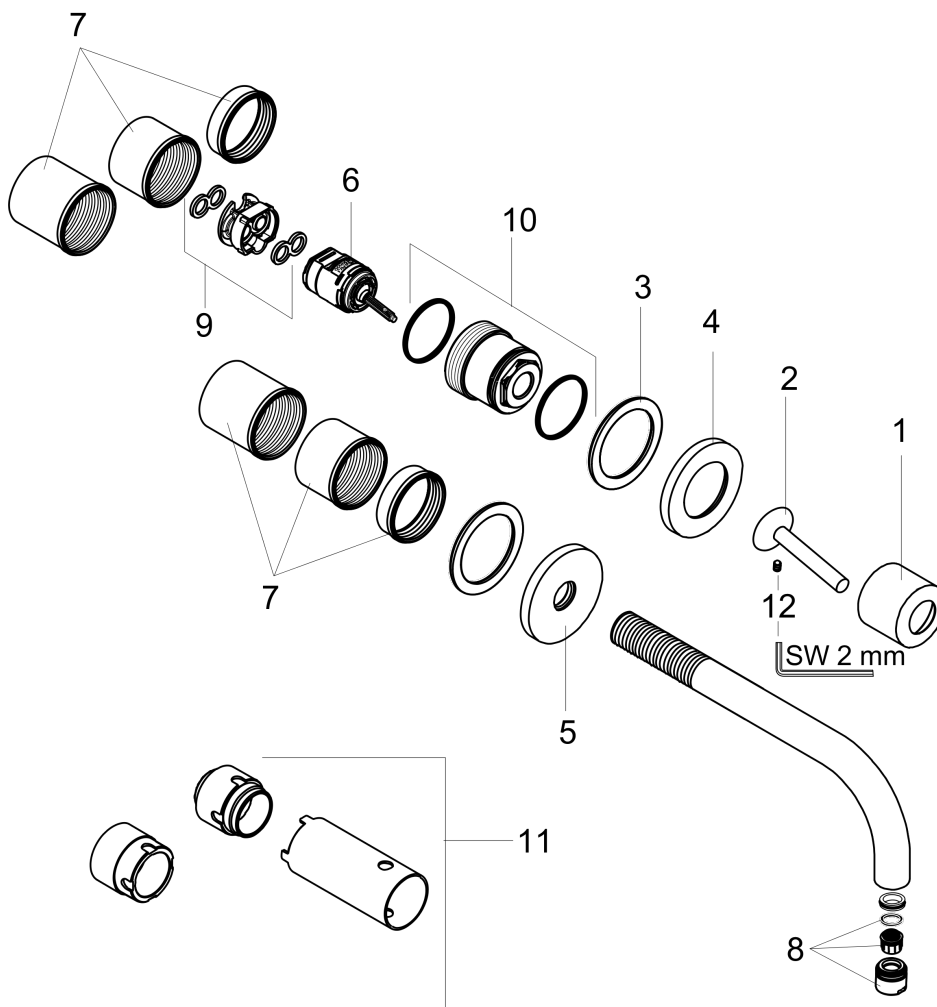

#### Scale drawing

## AXOR Uno

AXOR Uno Wall-Mounted Single-Handle Faucet Trim, 1.2 GPM

Finishes : **chrome** Part no. : **38118001**

### Exploded drawing

Year of production: >07/16

**AXOR Uno**

**AXOR Uno Wall-Mounted Single-Handle Faucet Trim, 1.2 GPM**

Finishes : **chrome** Part no. : **38118001**

**Spare parts list**

Year of production: >07/16

Pos.	Description	Part no.	Price	PU
1	flange	96908000	-	1
2	handle	10092000	-	1
3	washer	97600000	-	1
4	escutcheon for handle	96909000	-	1
5	escutcheon for spout	96910000	-	1
6	cartridge, assy	96339000	-	1
7	fixing set	97971000	-	1
8	aerator M18x1 (4,5 l/min)	92884000	-	1
9	adapter for cartridge	95644000	-	1
10	nut	95645000	-	1
11	extension set 25 mm for 13622180	31971000	-	1
a	hollow set screw M4x6	97767000	-	1
b	conversion kit	95643000	-	1
c	base body	13622181	-	1
d	Grease	90920000	-	1