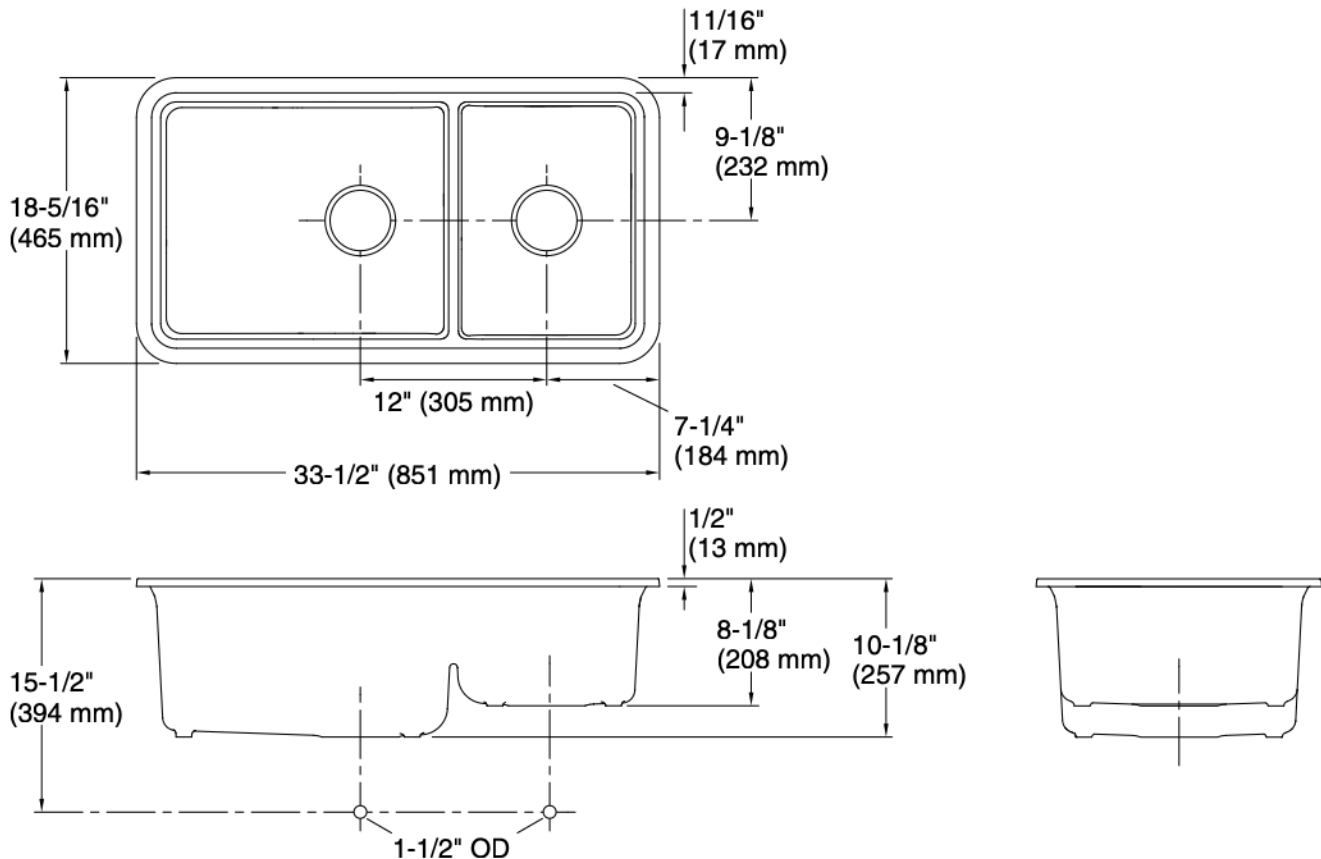

## Features

- 36" minimum base cabinet width.
- Large/medium bowls.
- Versatile design allows large basin to be installed on the right or left.
- Large basin is 9½" deep (241 mm); small basin is 7½" (191 mm) deep.
- Slim divide creates more space while allowing you to completely submerge pots and pans.
- Offset drain increases workspace in the sink.
- Includes K-5655 sink rack.
- Includes cutout templates and installation clips.
- Matte finish offers rich, dimensional color.

## Technical Information

All product dimensions are nominal.

Bowl configuration:	Off-set Large/small
Installation:	Undermount
Min. base cabinet width:	36" (914 mm)
Bowl area (Left):	Length: 18-7/16" (468 mm) Width: 15-3/16" (386 mm) Bowl depth: 9-1/2" (241 mm) Water depth: 9-1/2" (241 mm)
Bowl area (Right):	Length: 11-5/16" (288 mm) Width: 15-3/16" (386 mm) Bowl depth: 7-1/2" (191 mm) Water depth: 7-1/2" (191 mm)
Drain hole:	3-7/8" (98 mm)
Template:	1256394-7, required, included