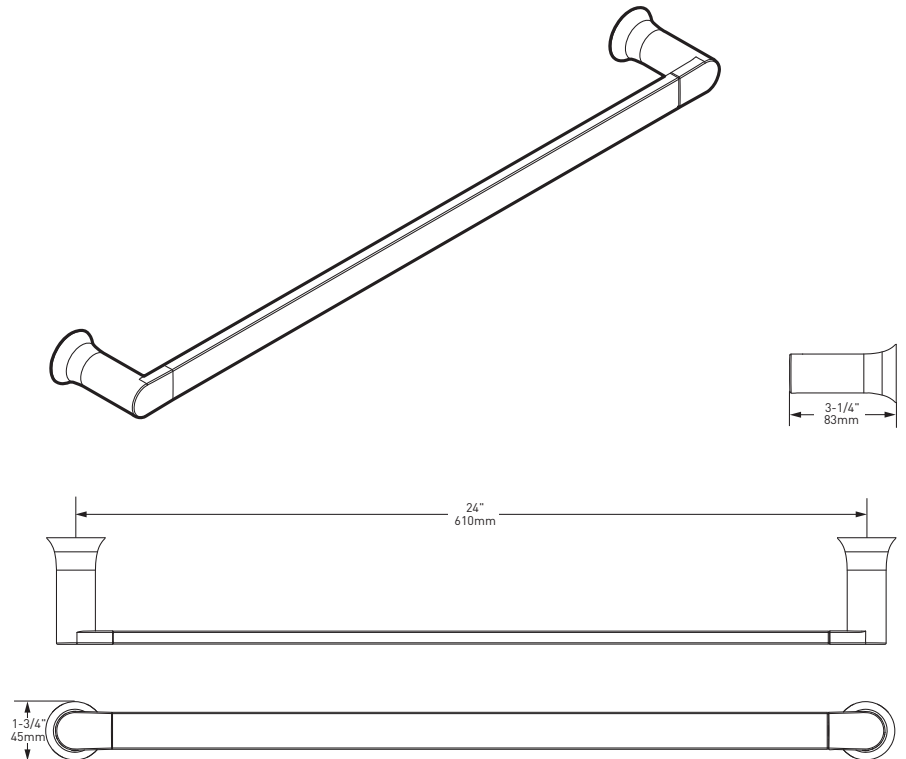

Genta™ LX Technical Specification

24" Towel Bar

BH3824

Stock Numbers:

- BH3824CH-02 – 24" Towel Bar
Chrome Finish
- BH3824BN-01 – 24" Towel Bar
Brushed Nickel Finish
- BH3824BL -01 – 24" Towel Bar
Matte Black Finish

Dimensions:

Materials:

24" Towel Bar is constructed of zinc.

Installation Instructions:

Please refer to product instructions for installation steps.

Cleaning Instructions:

To preserve the fine finish of this product, clean only with a soft damp cloth. Dry well. Do not use commercial or abrasive cleaners.