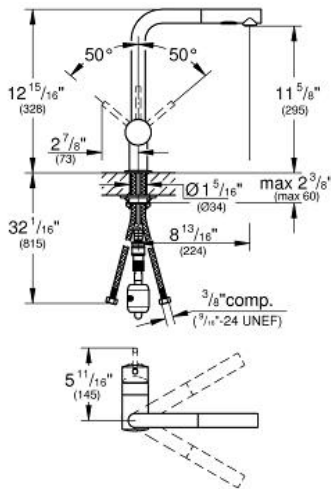

MINTA  
Single-Handle Kitchen Faucet  
MODEL # 30300000

Pure Freude  
an Wasser

**ADA**

**Product Description:**  
MINTA  
Single-Handle Kitchen Faucet

**Standard Specification:**

- L-spout
- Single hole installation
- **GROHE StarLight** chrome finish
- **GROHE SilkMove** ceramic cartridge
- **GROHE EasyDock** guarantees easy retraction and smooth docking back to the starting position
- flow strainer
- **Pull-out Dual Spray Control** - switches back and forth between regular flow and spray
- Diverter: laminar spray/SpeedClean shower jet
- Automatic return to laminar spray
- Adjustable flow rate limiter
- Swivel Spout
- Swivel area 360°
- Integrated non-return valve
- Stainless steel flex lines
- Quick installation system
- Min. recommended pressure: 15 psi
- 1.75 gpm
- CALGreen compliant
- 12 15/16" Faucet height
- 11 5/8" Aerator height
- 8 13/16" Faucet reach

**Applicable Codes & Standards:**

- Energy Policy Act of 1992

**Color:**

- 30300000 StarLight Chrome