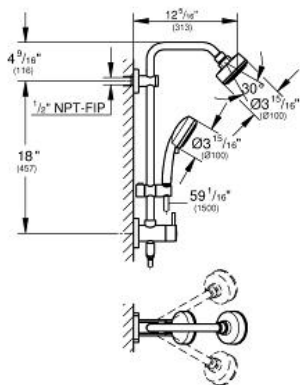

RETRO-FIT 100 Shower System

MODEL # 26194000

Pure Freude
an Wasser

GROHE

Product Description:

RETRO-FIT 100 Shower System

Standard Specification:

- Optional fixed or 45° swivel shower arm
- Rain spray pattern (1 spray-rain)
- With ball joint
- Rotation angle $\pm 15^\circ$
- 2 Adjustable spray patterns: Rain, Jet
- Metal shower hose 59" (28 417)
- Angle adapter
- Flow restrictor (1.4 gpm)
- Distance between diverter and upper bracket 18" (457 mm)
- **GROHE EcoJoy** technology for less water and perfect flow
- **GROHE DreamSpray** perfect spray pattern
- **GROHE StarLight** chrome finish
- **SpeedClean** anti-lime system
- Inner WaterGuide for a longer life
- Twistfree to prevent hose from twisting
- Suitable for instantaneous heaters from 18 kW/h

Applicable Codes & Standards:

- Energy Policy Act of 1992
- ASME A112.18.1/CSA B125.1
- US Federal and State material regulations
- LOGO CEC

Color:

- 26194000 StarLight Chrome