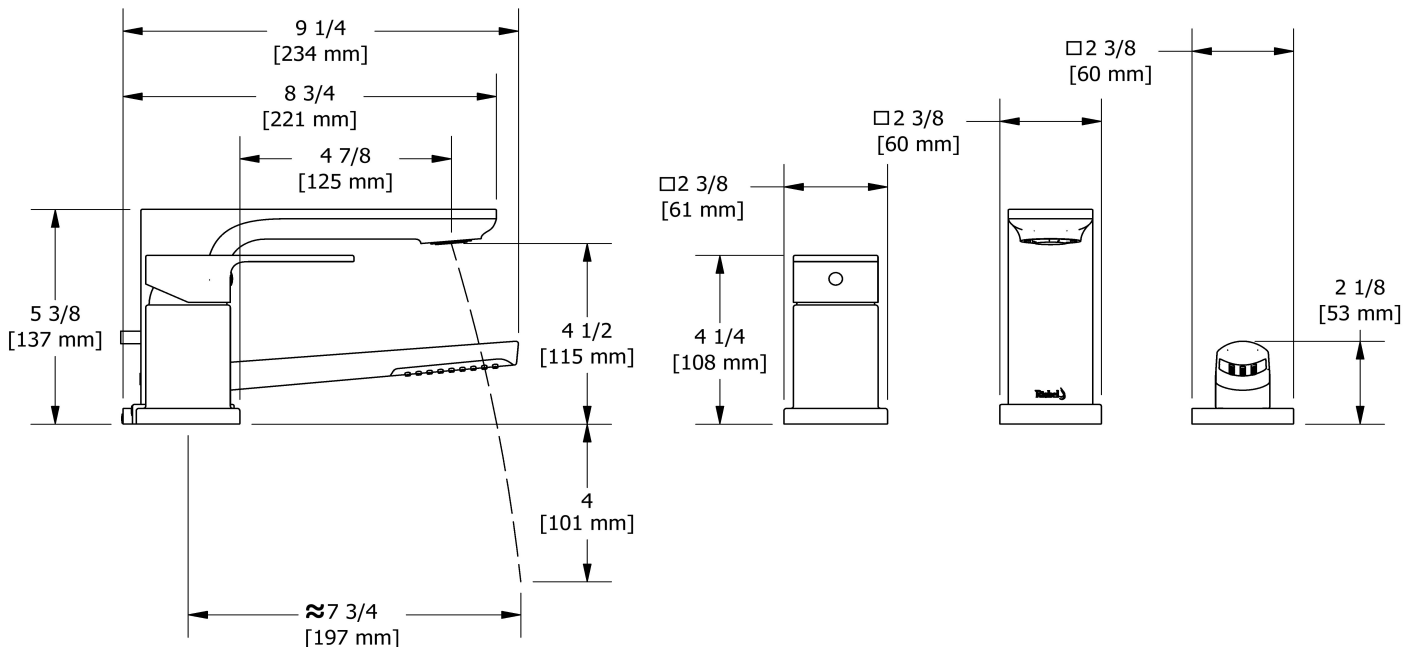

Sizes, models and finishes may differ from those presented.

Warranty

This **Riobel Inc.** product you have purchased carries a Limited Lifetime Warranty on the chrome, PVD finish, blacks and all working parts and is guaranteed from the initial purchase date against all manufacturing defects. All other finishes, including plastic components, are guaranteed for one year. All electric and/or electronic parts are covered by a 5-year limited warranty.

Customer Service

Ontario, West Canada : 888-287-5354 Quebec, Maritimes, United States : 866-473-8442