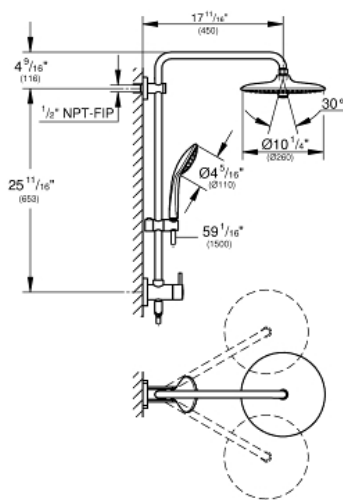

GROHE

ADA

Product Description: RETROFIT SYSTEM 260 Shower System

Standard Specification:

- Consisting of:
- 17 3/4" (450mm) horizontal swivel shower arm
- Switch between hand shower and shower head shower via built-in diverter
- Allows change between:
- Head shower Euphoria 260 (26 457)
- 3 adjustable sprays
- Rain, SmartRain, Jet
- With ball joint
- Rotation angle $\pm 15^\circ$
- Euphoria 110 handshower (27239)
- Spray pattern: Rain
- Adjustable height bar with gliding element
- Distance between diverter and upper bracket: 25 3/4" (653 mm)
- Rotaflex Metal Longlife shower hose, 1500mm (59") (28 417)
- Angle adapter to prevent hose interfering with shower valve
- 2.5 gpm (9.5 l/min) flow limiter
- **GROHE DreamSpray** perfect spray pattern
- **GROHE StarLight** finish
- **SpeedClean** anti-lime system
- Inner WaterGuide for a longer life
- Twistfree to prevent hose from twisting
- Min. recommended pressure: 1.0 bar (15 psi)
- System includes 2 back flow preventers
- Optional compensation disc (26 030) available for uneven wall installation
- Optional height extension (26 464) available for raising the shower head

□ 27867EN1 Brushed nickel