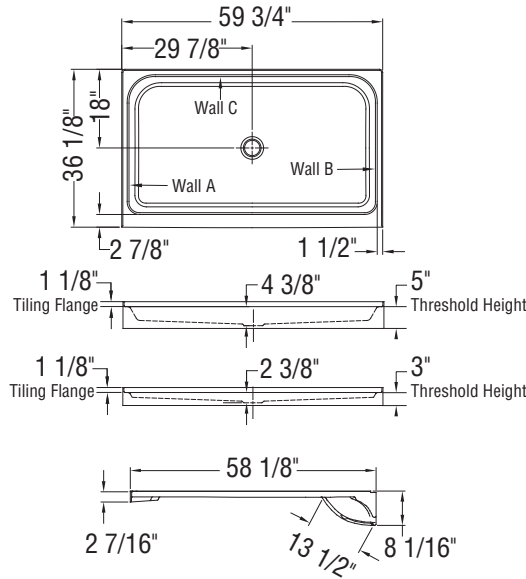

# Rectangular Base 6036 - 3 in.

**Model number:**

105664

**Dimensions:** 60" x 36" x 4"

**Installation:**

**Material:** Acrylic

## Recommended products (Visit our website for a complete list of our recommended products)

No	Description
138762	Inverto Sliding Shower Door 56-59 x 70 1/2-74 in. 8mm
135875	Nebula Sliding Shower Door 56 1/2-58 1/2 x 78 3/4 in. 8 mm
137504	Edge Duo Shower Shield 42 x 75 in. 8 mm

# Rectangular Base 6036 - 3 in.

**Model number:** 105664

**Dimensions:** 60" x 36" x 4"

**Installation:**

**Material:** Acrylic

All dimensions are approximate. Structure measurements must be verified against the unit to ensure proper fit.

<b>Dimensions:</b>
59 3/4 x 36 1/8 x 4 1/8 in. (1518 x 918 x 105 mm)
<b>Weight:</b>
58 lbs (26.3 kg)
<b>Shape:</b>
Rectangular
<b>Drain location:</b>
Center
<b>Installation:</b>
Alcove

Project:

Contractor: