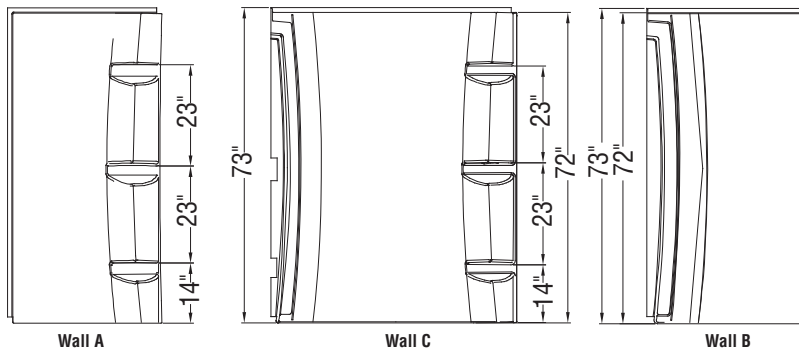

# Rectangular Base 6036 - 3 in.

**Model number:**

105664

**Dimensions:** 60" x 36" x 4"

**Installation:**

**Material:** Acrylic

## Recommended products (Visit our website for a complete list of our recommended products)

No	Description
138762	Inverto Sliding Shower Door 56-59 x 70 1/2-74 in. 8mm
135875	Nebula Sliding Shower Door 56 1/2-58 1/2 x 78 3/4 in. 8 mm
137504	Edge Duo Shower Shield 42 x 75 in. 8 mm

# Rectangular Base 6036 - 3 in.

**Model number:** 105664

**Dimensions:** 60" x 36" x 4"

**Installation:**

**Material:** Acrylic

All dimensions are approximate. Structure measurements must be verified against the unit to ensure proper fit.

<b>Dimensions:</b>
59 3/4 x 36 1/8 x 4 1/8 in. (1518 x 918 x 105 mm)
<b>Weight:</b>
58 lbs (26.3 kg)
<b>Shape:</b>
Rectangular
<b>Drain location:</b>
Center
<b>Installation:</b>
Alcove

Project:

Contractor: