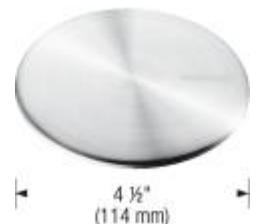

3 1/2" CapFlow strainer cover
Stainless steel (fits all BLA
strainers)
517666