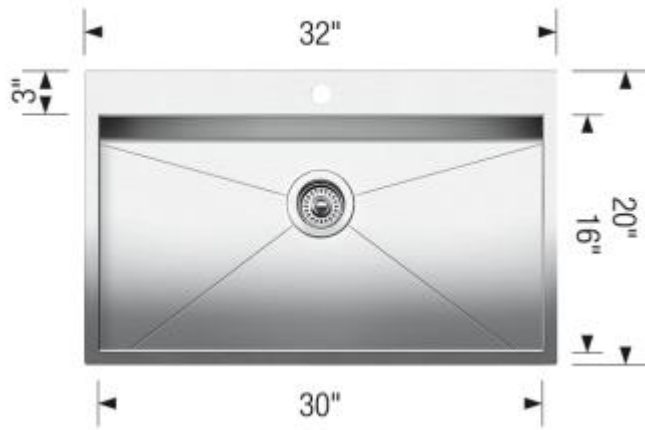

Top View

Scope of supply

---

3 1/2" (90 mm) premium stainless steel strainer, clips, template

Design tips

Width of base unit : 915 mm

Bowl depth: 10" (255 mm)

Faucets