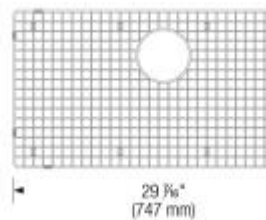

Stainless Steel Sink Grid
406453