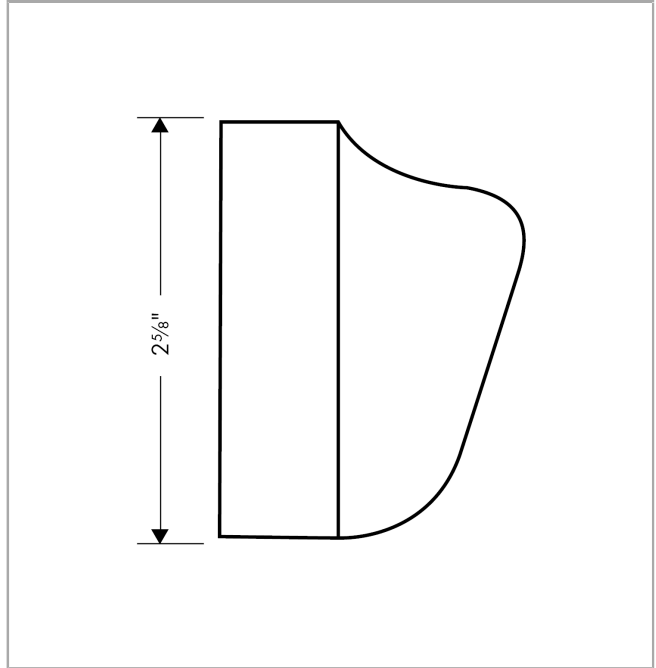

E Handshower Porter

Finishes : **chrome** Part no. : **28321003**

Description

Item details

List Price \$ 40.00

Product image

Scale drawing

E Handshower Porter

Finishes : **chrome** Part no. : **28321003**

Exploded drawing

Year of production: >03/07

E Handshower Porter

Finishes : **chrome** Part no. : **28321003**

Spare parts list

Year of production: >**03/07**

Pos.	Description	Part no.	Price	PU
1	support element	97534000	-	1