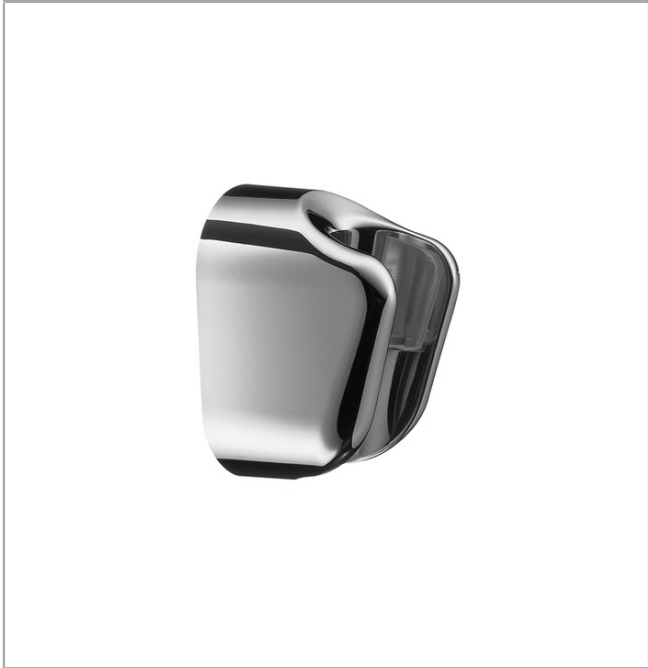

E Handshower Porter

Finishes : **chrome** Part no. : **28321003**

Description

Item details

List Price \$ 40.00

Product image

Scale drawing

E Handshower Porter

Finishes : **chrome** Part no. : **28321003**

Exploded drawing

Year of production: >03/07

E Handshower Porter

Finishes : **chrome** Part no. : **28321003**

Spare parts list

Year of production: >**03/07**

Pos.	Description	Part no.	Price	PU
1	support element	97534000	-	1