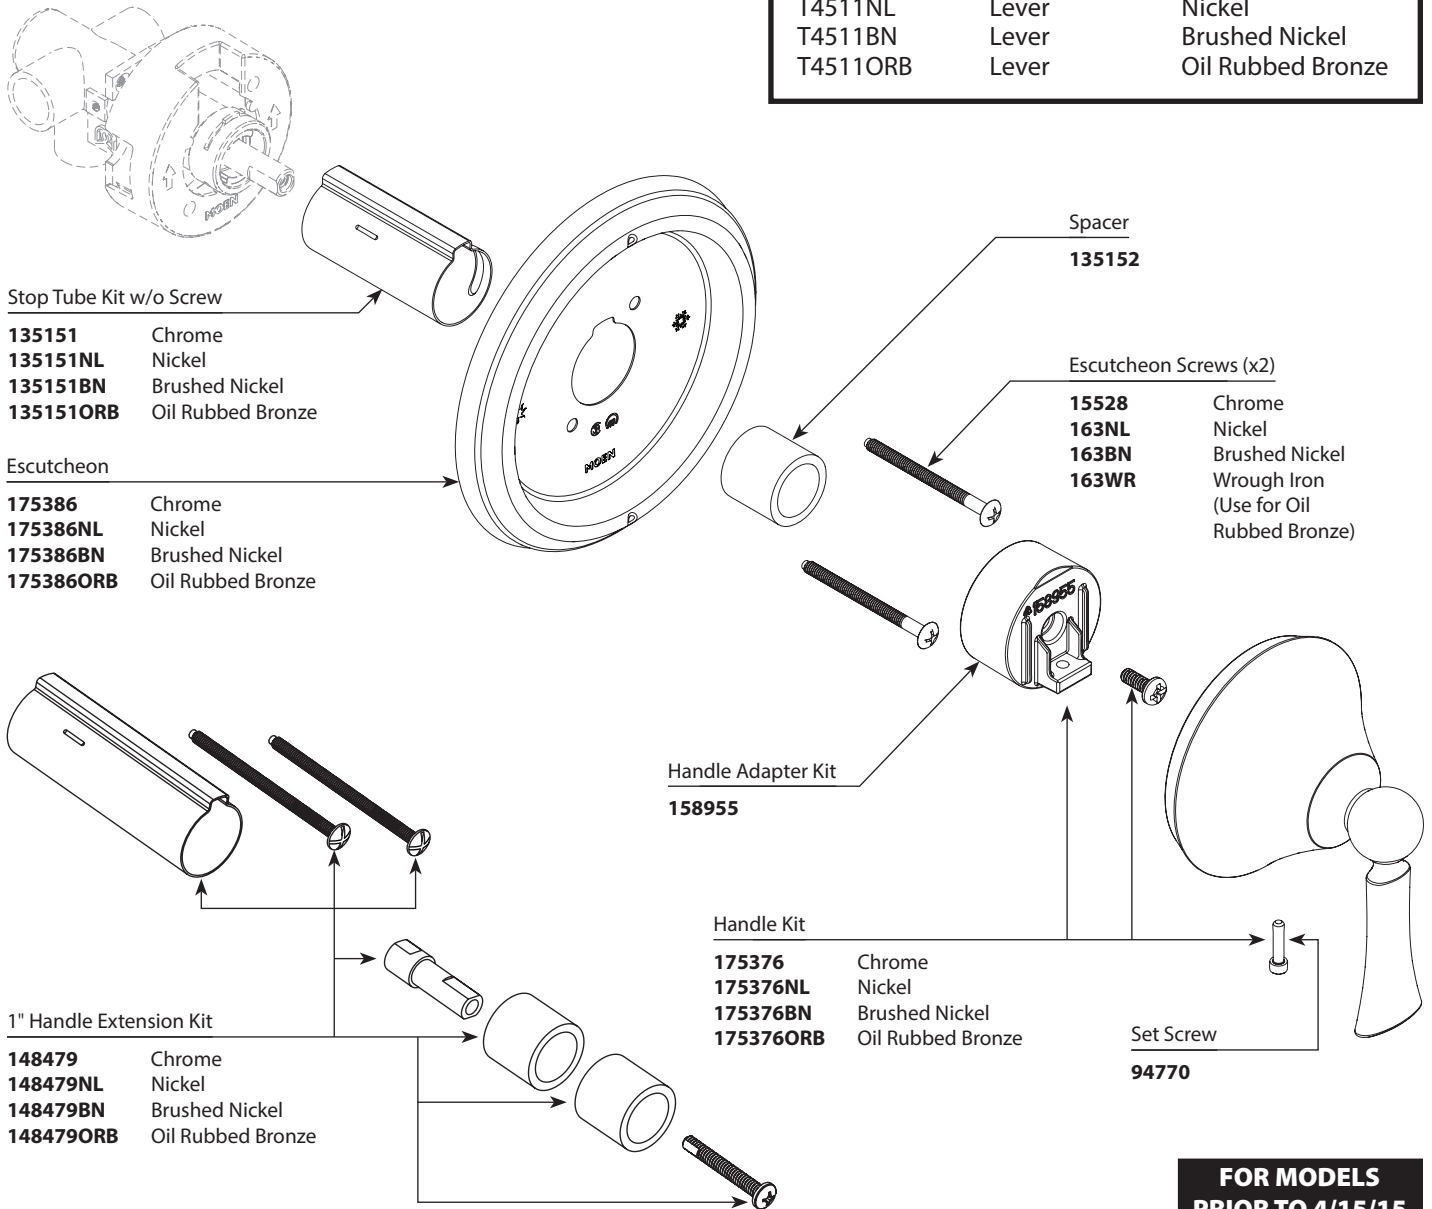

Buy it for looks. Buy it for life.®

Illustrated Parts

■ Order by Part Number

WYNFORD™ Multi-Function Transfer Valve Trim Kit		
MODEL	HANDLE	FINISH
T4511	Lever	Chrome
T4511NL	Lever	Nickel
T4511BN	Lever	Brushed Nickel
T4511ORB	Lever	Oil Rubbed Bronze

**FOR MODELS
PRIOR TO 4/15/15**

Handle Adapter Kit

174329