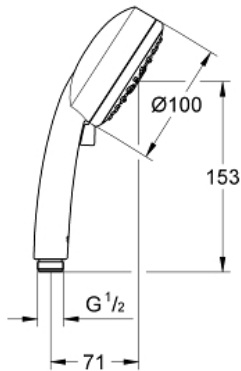

# TEMPESTA COSMOPOLITAN 100 Hand Shower 4 Sprays

MODEL # 27575002

GROHE CANADA, INC. | 5900 Avebury Road, Mississauga, Ontario, Canada L5R 3M3  
Phone: 905-271-2929 | Fax: 905-271-9494 | info@grohe.ca

*Pure Freude  
an Wasser*

**GROHE**  
WAVE

**Product Description:**  
**TEMPESTA COSMOPOLITAN 100**  
**Hand Shower 4 Sprays**

**Standard Specification:**

- 4 Sprays: GROHE Rain O<sup>2</sup>, Rain, Massage and Jet
- 2.5 gpm (9.5 l/min) flow limiter
- **GROHE DreamSpray** perfect spray pattern
- **GROHE StarLight** chrome finish
- **SpeedClean** anti-lime system
- Inner WaterGuide for a longer life
- Universal mounting system (fits all standard shower hoses)
- Min. recommended pressure: 15 psi (1.0 bar)

**Applicable Codes & Standards:**

- Energy Policy Act of 1992
- ASME A112.18.1/CSA B125.1

**Color:**

- 27575002 StarLight Chrome