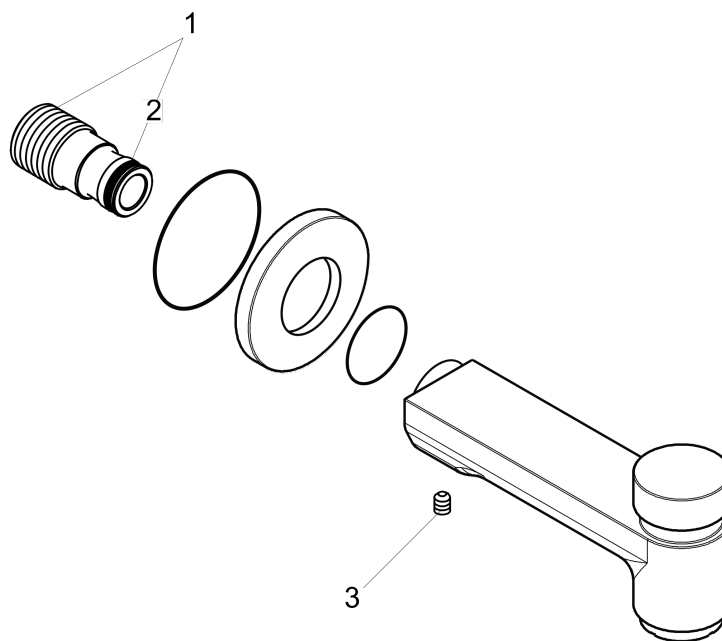

Metris S
Tub Spout with Diverter
Finishes : **chrome** Part no. : **14414001**

Exploded drawing

Year of production: >06/07

Metris S
Tub Spout with Diverter
 Finishes : **chrome** Part no. : **14414001**

Spare parts list

Year of production: >06/07

| Pos. | Description | Part no. | PC | PU |
|------|-----------------------|----------|----|----|
| 1 | connecting thread | 96472001 | 0 | 1 |
| 2 | O-ring 16x2,5 | 98134000 | 0 | 1 |
| 3 | hollow set screw M6x8 | 97810000 | 0 | 1 |