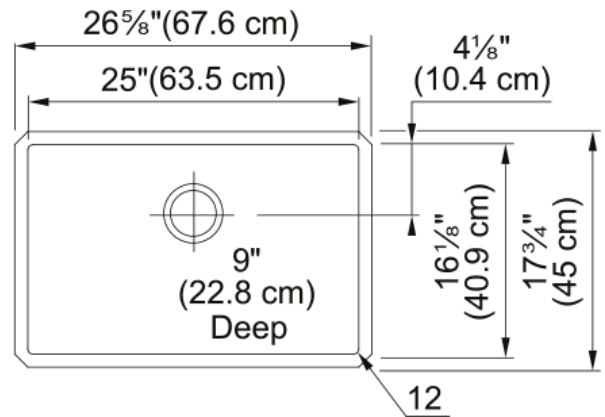

Cube Undermount Sink - CUX110-25-CA | 122.0627.763

Elevate your kitchen experience with the Cube Series from Franke - a hand-crafted undermount sink collection that seamlessly marries Swiss precision with contemporary elegance. Our Cube sinks redefine sophistication with a smooth bowl design, providing a clean, modern aesthetic that effortlessly complements your kitchen decor. The easy-to-clean Pearl finish enhances the sink's visual appeal and simplifies maintenance, resisting stains and water spots for a lasting, pristine shine. Transform your kitchen into a haven of style and functionality with the Cube Series - where precision, design, and ease-of-use converge for an exceptional sink experience.

Aspect

Sink type	Sink
Type of material	Stainless steel
Number of bowls	1
Color	Steel
Surface finish	Pearl

Product Dimensions

Exterior size: right to left	26.654
Exterior size: front to back	17.717
Large bowl size: right to left	25
Large bowl size: front to back	16.142
Large bowl: depth	9.016

Installation

Minimum cabinet size	27"

Product specifications

Installation type	Undermount
Drain hole	3 1/2"
Position of drainer	No drainer

Product identification

Product brand	FRANKE
Product family	Maris
Collection	Cube
Certified by	CUPC

Features

Drainers number	No drainer
Product reversibility	No