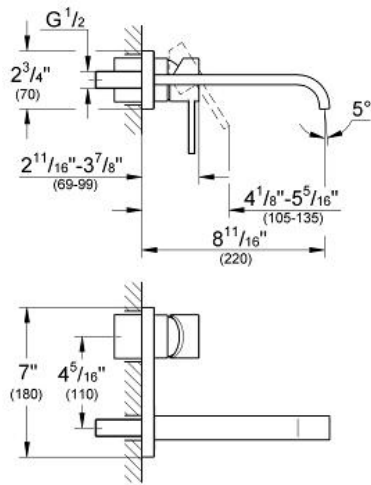

ALLURE
2-hole basin mixer
M-Size

MODEL # 1938700A

GROHE CANADA, INC. | 5900 Avebury Road, Mississauga, Ontario, Canada L5R 3M3
Phone: 905-271-2929 | Fax: 905-271-9494 | info@grohe.ca

Pure Freude
an Wasser

Product Description:

2-hole basin mixer
M-Size

Standard Specification:

- Final installation set for:
- Wall mount
- Spout with mousseur
- Spout Reach: 8 11/16"
- Center distance 4 5/16" (110 mm)
- Without concealed body
- **GROHE StarLight** chrome finish
- Max flow rate: 1.2 gpm (4.56 L/min)

Color:

□ 1938700A chrome