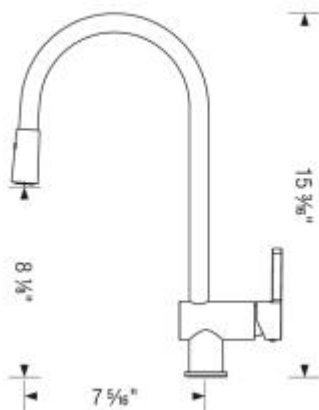

BLANCO RITA DUAL SPRAY

Item No. 401460

BLANCO

Product Feature

Available colours

Chrome

Stainless steel

Item No. 401460

Dimensions

Side View

Scope of supply

160° swivel for optimal range of motion
Insulated handspray
Flexible supply lines and 3/8" nut for easy installation

Solid brass construction
Ceramic disc cartridge

Additional View