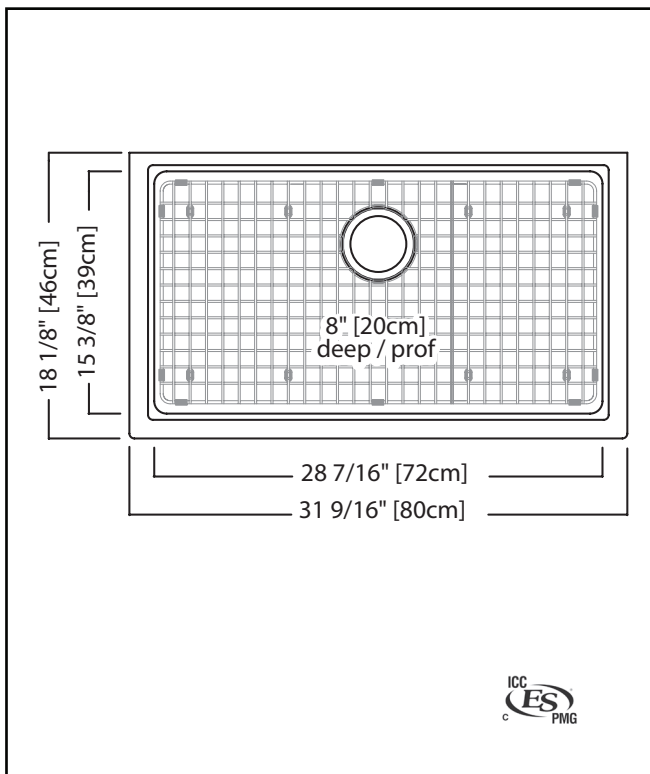

TECHNICAL FEATURES

OVERALL SINK SIZE (OD)	18 1/8" FB x 31 9/16" LR
BOWL SIZE (ID)	15 3/8" FB x 28 7/16" LR x 8" DP
MINIMUM CABINET SIZE	33"
CORNER RADIUS	20 mm
DRAIN HOLE LOCATION	Rear
INSTALLATION TYPE	Undermount
SOUND DAMPENING	Natural Sound Absorbing Material
WEIGHT	51.9 lbs
WARRANTY	Limited Lifetime
COUNTRY OF ORIGIN	Slovakia