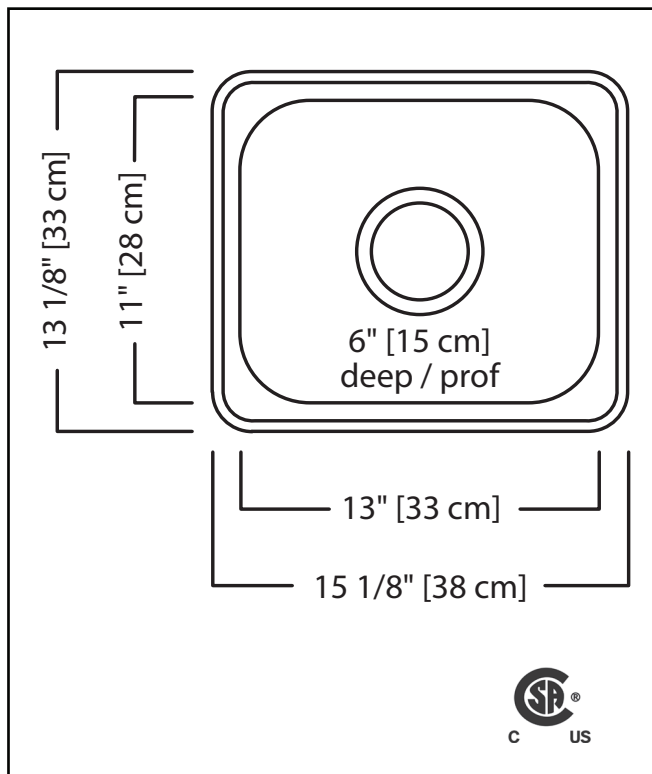

KINDRED

STEEL QUEEN

SINGLE BOWL 20 GAUGE TOPMOUNT/DROP IN

MODEL: QS1315-6

- ✓ EZ Torque hassle-free installation system that simplifies the installation process...just drop and drill
- ✓ Sound dampening system that reduces excess noise from running water and disposal vibration
- ✓ Resilient finish offers lasting durability
- ✓ Worry free 20 gauge steel from the industry leader in stainless

TECHNICAL FEATURES

OVERALL SINK SIZE (OD)	13 1/8" FB x 15 1/8" LR
BOWL SIZE (ID)	11" FB x 13" LR x 6" DP
MINIMUM CABINET SIZE	18"
MATERIAL	20 Gauge
BOWL CORNER RADIUS	50 mm
STAINLESS STEEL FINISH	Satin Finished Bowl with Mirror Finished Rim
DRAIN HOLE LOCATION	Center
INSTALLATION TYPE	Topmount/Drop In
SOUND COATING	Undercoating
WEIGHT	5.6lbs
WARRANTY	Limited Lifetime
COUNTRY OF ORIGIN	Canada