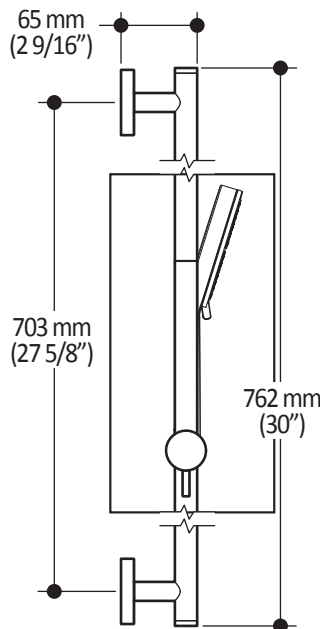

Important: Dimensions are approximated and are subject to changes. Please refer to the installation instructions.

ONCE UPON A TIME...WATER®

1355, 2nd Street, Industrial Park
Sainte-Marie (Québec)
Canada G6E 1G9

T 418-387-9090
1-877-GO-KALIA (1-87- 465-2542)
F 418 387-9089

KaliaStyle.com