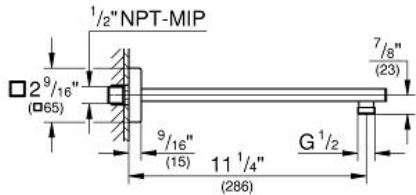

RAINSHOWER
11 1/4" Shower Arm
MODEL # 27710000

Pure Freude
an Wasser

GROHE

Product Description:
RAINSHOWER
11 1/4" Shower Arm

Standard Specification:

- Metal
- 1/2" NPT connection thread(s)
- Suitable for square Rainshower Allure and Euphoria Cube head shower
- **GROHE StarLight** chrome finish

Applicable Codes & Standards:

- Energy Policy Act of 1992
- ASME A112.18.1/CSA B125.1

Color:

- 27710000 StarLight Chrome