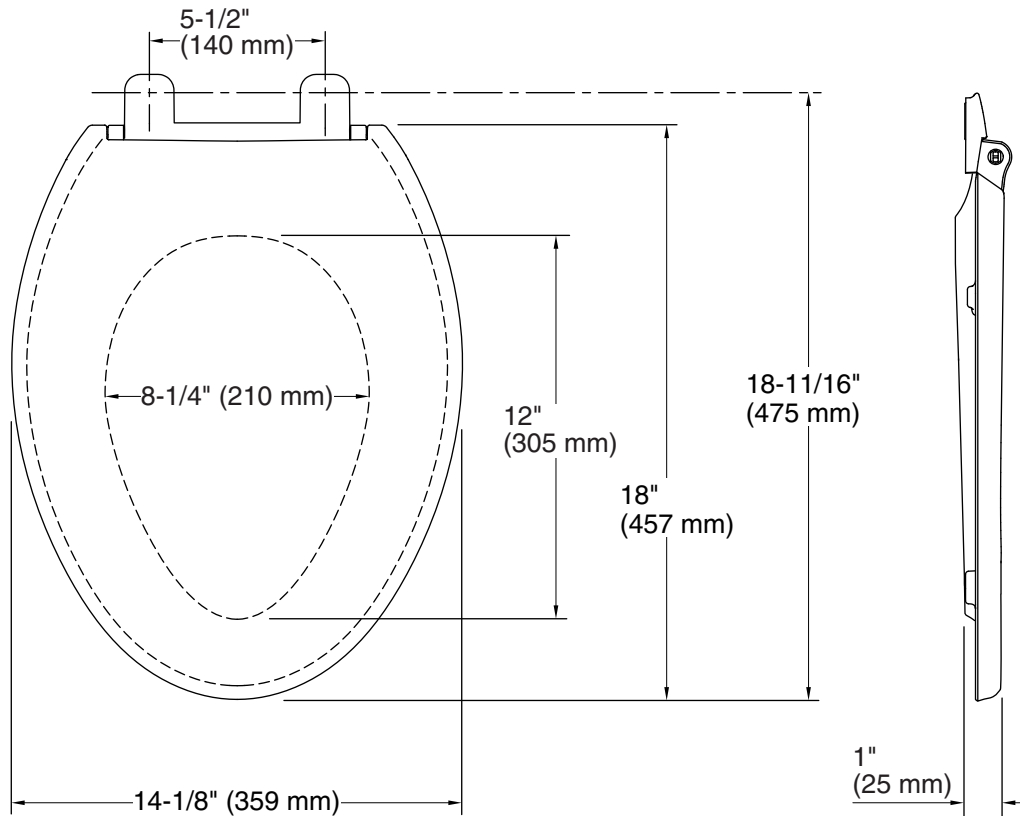

### Technical Information

All product dimensions are nominal.

Seat shape type: Elongated  
Seat front type: Closed-front  
Seat-mounting holes: 5-1/2" (140 mm)