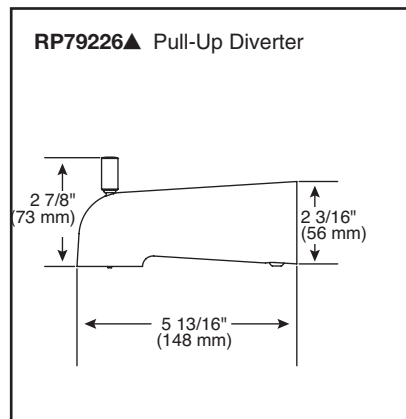

Submitted Model No.: _____
Specific Features: _____

▲ Designate proper finish suffix

Delta reserves the right (1) to make changes in specifications and materials, and (2) to change or discontinue models, both without notice or obligation. Dimensions are for reference only. See current full-line price book or www.specselect.com for finish options and product availability.

DSP-B-T14091

TUB AND SHOWER FAUCET TRIM

- Tommy™ Collection
- Valve Only Trim (T14091 Series)
- Shower Only Trim (T14291 Series)
- Tub/Shower Trim (T14491 Series)
- Single Handle

STANDARD SPECIFICATIONS:

- Monitor® 14 Series pressure balanced bath mixing valve with Scald-Guard®.
- Back-to-back installation capability.
- Field adjustable to limit handle rotation into hot water zone.
- 120° maximum handle rotation.
- For use with MultiChoice Universal rough valve body. (R1 0000 Series)
- All parts replaceable from the front of the valve.
- Temperature only controlled with handle.
- Maintains a balanced pressure of hot and cold water even when a valve is turned on or off elsewhere in the system.
- 1/2" C.W.T slip-on spout

WARRANTY

- Lifetime Faucet and Finish Limited Warranty to the original consumer purchaser to be free from defects in material and workmanship.
- 5 Year Limited Warranty for usage in all industrial, commercial and business applications.

COMPLIES WITH:

- ASME A1 12.18.1 / CSA B125.1
- ASSE 1016-P
- ☑ Indicates ADA compliance to ICC/ANSI A1 17.1

395 Matheson Blvd. E., Mississauga, Ontario, Canada L4Z 2H2
© 2014 Masco Canada