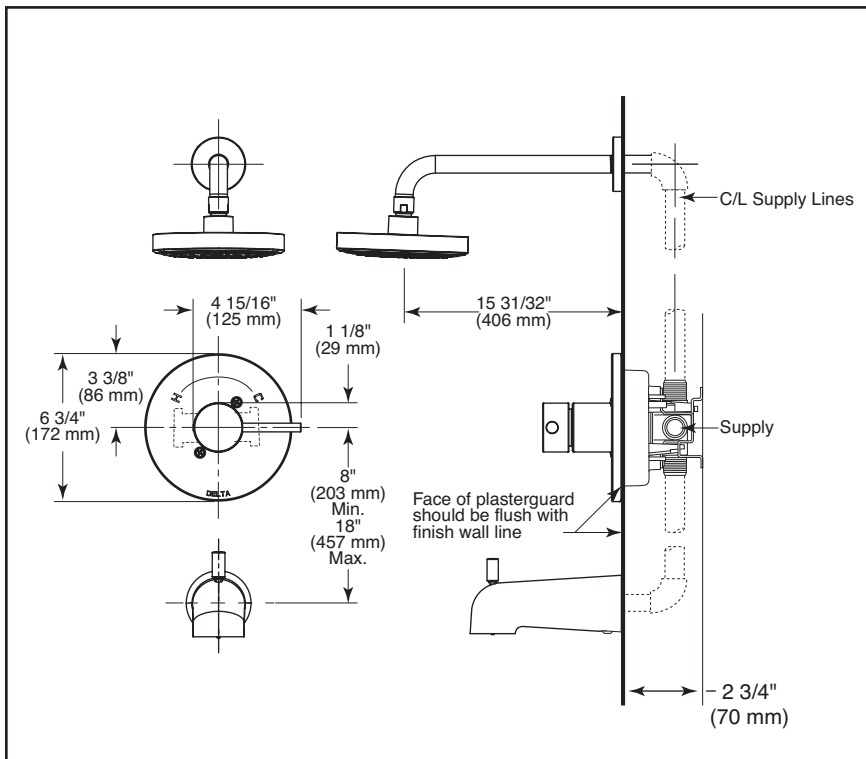

Submitted Model No.: _____
 Specific Features: _____

▲ Designate proper finish suffix

Delta reserves the right (1) to make changes in specifications and materials, and (2) to change or discontinue models, both without notice or obligation. Dimensions are for reference only. See current full-line price book or www.specselect.com for finish options and product availability.

DSP-B-T14091

TUB AND SHOWER FAUCET TRIM

- Tommy™ Collection
- Valve Only Trim (T14091 Series)
- Shower Only Trim (T14291 Series)
- Tub/Shower Trim (T14491 Series)
- Single Handle

STANDARD SPECIFICATIONS:

- Monitor® 14 Series pressure balanced bath mixing valve with Scald-Guard®.
- Back-to-back installation capability.
- Field adjustable to limit handle rotation into hot water zone.
- 120° maximum handle rotation.
- For use with MultiChoice Universal rough valve body. (R1 0000 Series)
- All parts replaceable from the front of the valve.
- Temperature only controlled with handle.
- Maintains a balanced pressure of hot and cold water even when a valve is turned on or off elsewhere in the system.
- 1/2" C.W.T slip-on spout