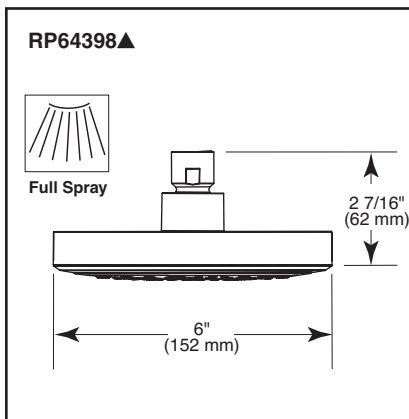

Submitted Model No.: _____
 Specific Features: _____

▲ Designate proper finish suffix

Delta reserves the right (1) to make changes in specifications and materials, and (2) to change or discontinue models, both without notice or obligation. Dimensions are for reference only. See current full-line price book or www.specselect.com for finish options and product availability.

DSP-B-T14091

TUB AND SHOWER FAUCET TRIM

- Tommy™ Collection
- Valve Only Trim (T14091 Series)
- Shower Only Trim (T14291 Series)
- Tub/Shower Trim (T14491 Series)
- Single Handle

STANDARD SPECIFICATIONS:

- Monitor® 14 Series pressure balanced bath mixing valve with Scald-Guard®.
- Back-to-back installation capability.
- Field adjustable to limit handle rotation into hot water zone.
- 120° maximum handle rotation.
- For use with MultiChoice Universal rough valve body. (R1 0000 Series)
- All parts replaceable from the front of the valve.
- Temperature only controlled with handle.
- Maintains a balanced pressure of hot and cold water even when a valve is turned on or off elsewhere in the system.
- 1/2" C.W.T slip-on spout