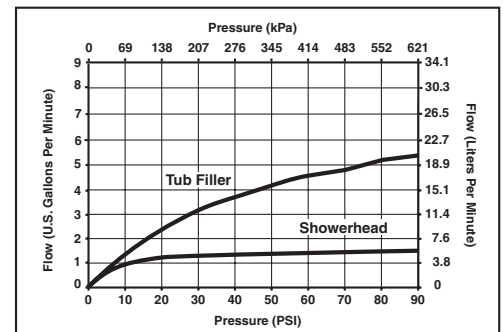

COMPLIES WITH:

- ASME A1 12.18.1 / CSA B125.1
- ASSE 1016-P
- ☑ Indicates ADA compliance to ICC/ANSI A1 17.1