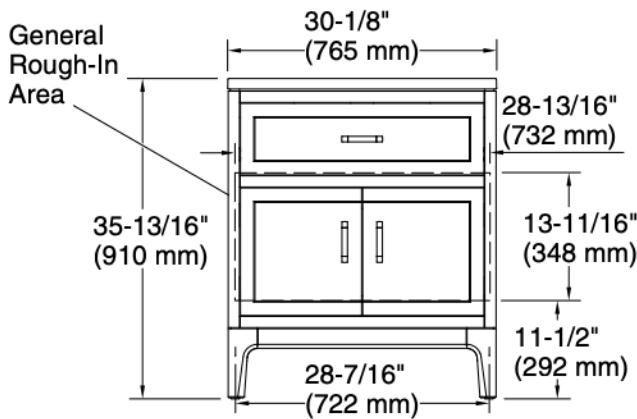

Technical Information

All product dimensions are nominal.

Notes

Install this product according to the installation instructions.