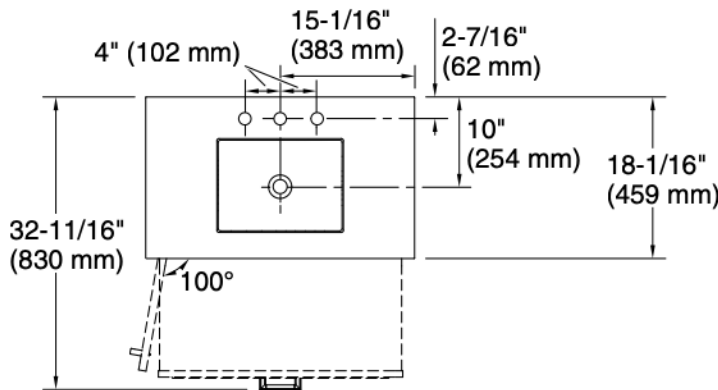

Waste Pipe Location Information