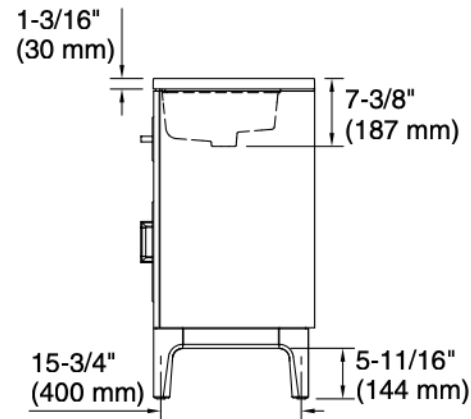

Technical Information

All product dimensions are nominal.

Notes

Install this product according to the installation instructions.