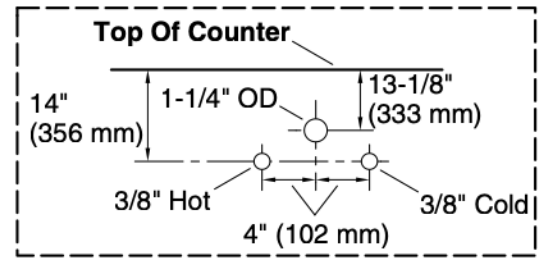

Waste Pipe Location Information