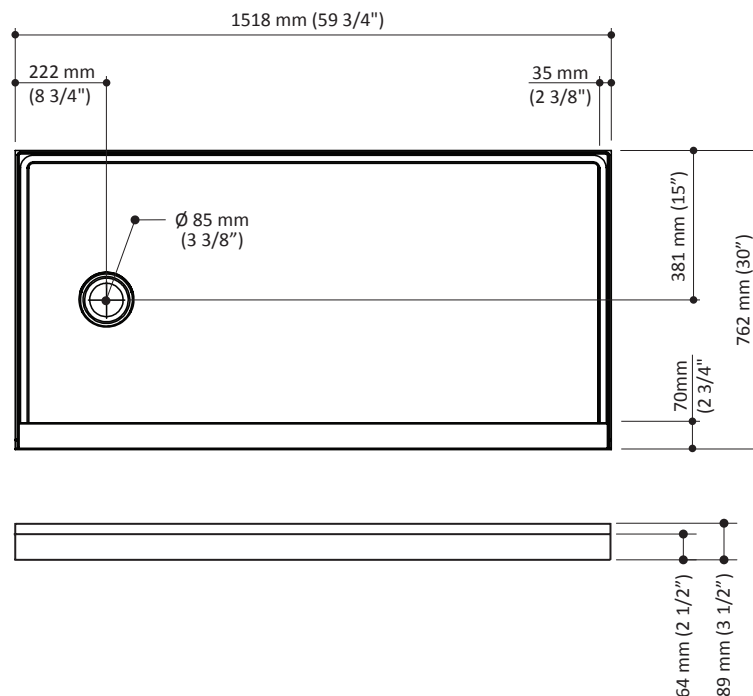

Features

- Rectangular shower base for alcove installation
- **Anti-leak design with threshold designed to eliminate water infiltrations**
- Fiberglass reinforced acrylic
- Sturdy construction for strength and stability
- Self-leveling support legs for easy installation
- 1518 mm x 762 mm (59 3/4" x 30")
- Ultra-thin 64 mm (2 1/2") threshold
- Left drain
- Integrated tiling flanges on 3 walls

Product dimensions:

Important: Dimensions are approximated and are subject to changes. Please refer to the installation instructions.