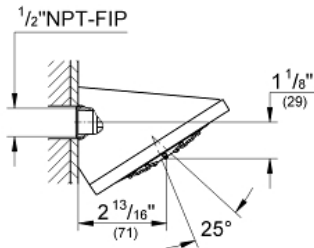

RAINSHOWER F-SERIES 5" Shower Head 1 Spray

MODEL # 27254000

Pure Freude
an Wasser

Product Description:
RAINSHOWER F-SERIES 5"
Shower Head 1 Spray

Standard Specification:

- 1 Spray: Normal
- Wall mount
- 5" x 5"
- Spray plate with ball joint (12.5° rotation)
- 1/2" NPT Female thread
- 2.5 gpm (9.5 l/min) flow limiter
- **GROHE DreamSpray** perfect spray pattern
- **GROHE StarLight** chrome finish
- **GROHE FlowBalance** (a flow regulating screw to adjust flow rate: and spray performance of shower head) – have perfect water flow even in customized multiple shower installations
- **SpeedClean** anti-lime system
- Suitable for instantaneous heater
- Max Flow Rate 2.5 gpm at 80 psi (9.5 L/min)