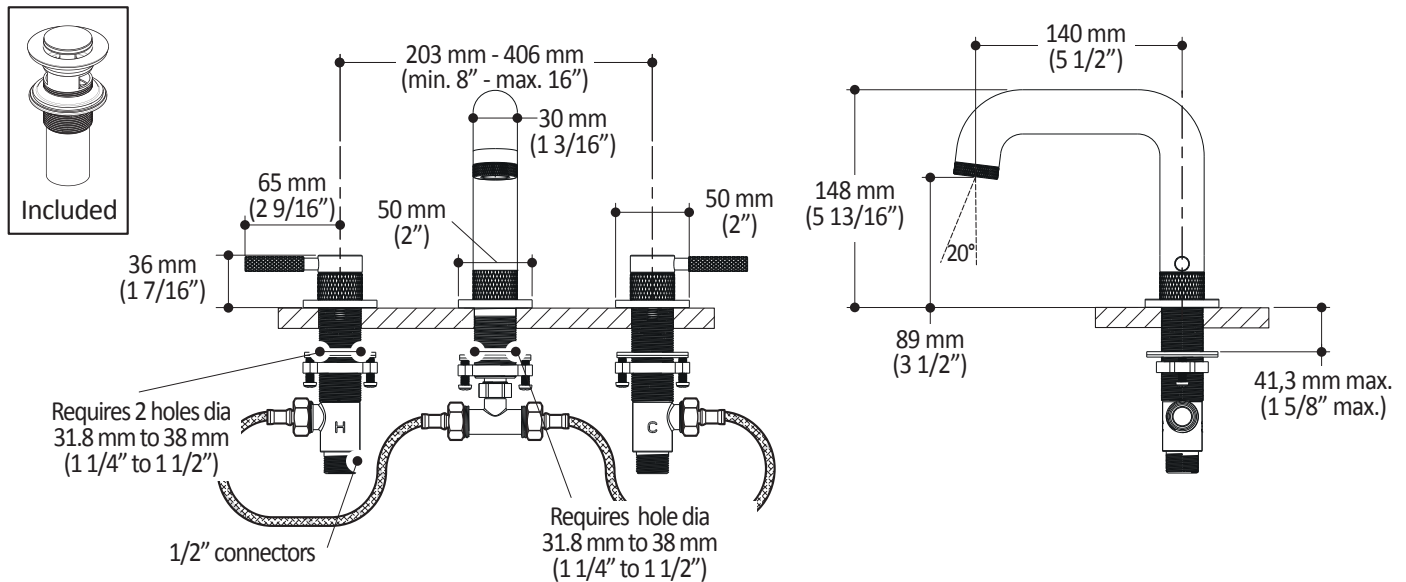

ONCE UPON A TIME...WATER®

PRECISO™

BF1799 Widespread Lavatory Faucet with Push Drain

SPÉCIFICATIONS

Features

- Solid brass construction
- Aerated, hidden and adjustable stream (20°)
- Push drain and overflow
- Ceramic disc cartridge
- Lead Free: low lead product (less than 0.25%)

Colors (Finishes)

- Chrome: BF1799-110

Maximum flow rate

- 8.3 L/min (2.2 gpm)

Certifications

The specified model meets or exceeds the following standards;

CSA B125.1
ASME A112.18.1
ICC A117.1

LeadFree

Product dimensions:

Important: Dimensions are approximated and are subject to changes. Please refer to the installation instructions.

ONCE UPON A TIME...WATER®

1355, 2nd Street, Industrial Park
Sainte-Marie (Québec)
Canada G6E 1G9