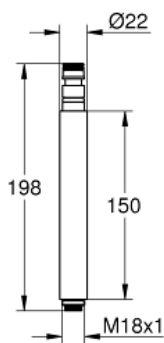

# RETRO-FIT SYSTEM 6" Height Extension

MODEL # 26464000

GROHE CANADA, INC. | 5900 Avebury Road, Mississauga, Ontario, Canada L5R 3M3  
Phone: 905-271-2929 | Fax: 905-271-9494 | info@grohe.ca

Pure Freude  
an Wasser

GROHE

**Product Description:**  
RETRO-FIT SYSTEM  
6" Height Extension

**Standard Specification:**  
• GROHE StarLight finish

**Applicable Codes & Standards:**  
• ASME A112.18.1/CSA B125.1  
• US Federal and State material regulations