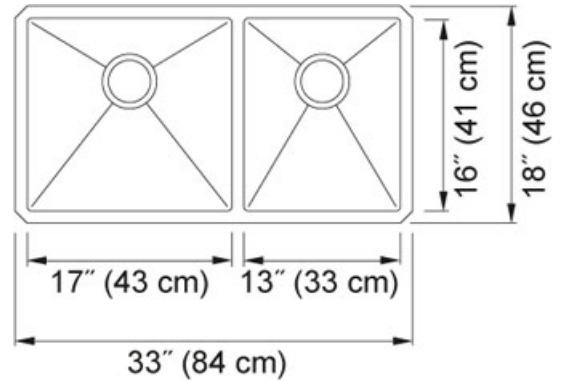

Techna Stainless Steel | 122.0485.841

FAMILY : Sinks | SERIE : Techna | FINISH : Stainless Steel | INSTALLATION TYPE : Undermount | MODEL : TCX160-31RH

TECHNICAL DATA

Cabinet Size	914.00
Depth of large bowl	229.00
Depth Overall	228.60
Length of large bowl	406.40
Length overall	457.20
Number of Bowls	2
Waste Outlet Diameter	3 1/2"
Width of large bowl	432.00
Cutout Length	406.40
Cutout Width	787.40