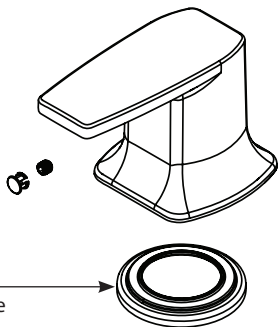

# Illustrated Parts

Via™ Two-Handle Widespread Trim		
MODEL	HANDLE	FINISH
TS8002	Lever	Chrome

Lift Rod Kit  
**179828** Chrome

Handle Kit  
**179830** Chrome

Handle Plug Button & Set Screw  
**147558** Chrome, Red & Blue

Handle Escutcheon  
**180460** Chrome

Handle Adapter  
**179832**

Spout Kit  
**179831** Chrome

Aerator Kit (1.2 gpm) *includes tool*  
**180157**

Pop-Up Plug & O-Ring  
**103459**

O-Ring  
**103460**

Drain Seat  
**10709**