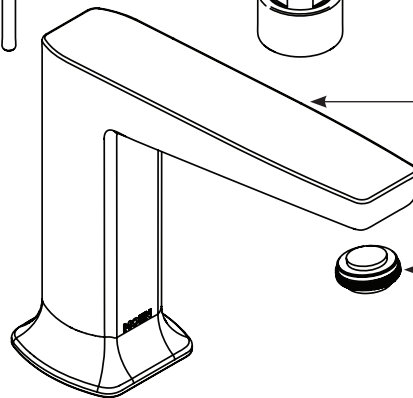

# Illustrated Parts

Via™ Two-Handle Widespread Trim		
MODEL	HANDLE	FINISH
TS8002	Lever	Chrome

Lift Rod Kit  
**179828** Chrome

Handle Kit  
**179830** Chrome

Handle Plug Button & Set Screw  
**147558** Chrome, Red & Blue

Handle Escutcheon  
**180460** Chrome

Handle Adapter  
**179832**

Spout Kit  
**179831** Chrome

Aerator Kit (1.2 gpm) *includes tool*  
**180157**

Pop-Up Plug & O-Ring  
**103459**

O-Ring  
**103460**

Drain Seat  
**10709**