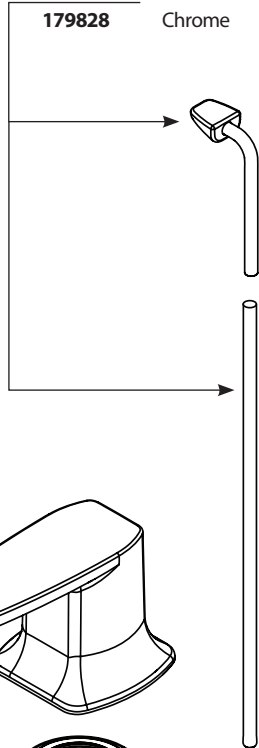

■ Valve: 9000, 69000

*There is more than 1 version of this model  
Page down to identify the version you have*

Via™		
Two-Handle Widespread Trim		
MODEL	HANDLE	FINISH
TS8002	Lever	Chrome

Buy it for looks. Buy it for life.®

# Illustrated Parts

Via™ Two-Handle Widespread Trim		
MODEL	HANDLE	FINISH
TS8002	Lever	Chrome

Lift Rod Kit  
**179828** Chrome

Handle Kit  
**179830** Chrome

Handle Plug Button & Set Screw  
**147558** Chrome, Red & Blue