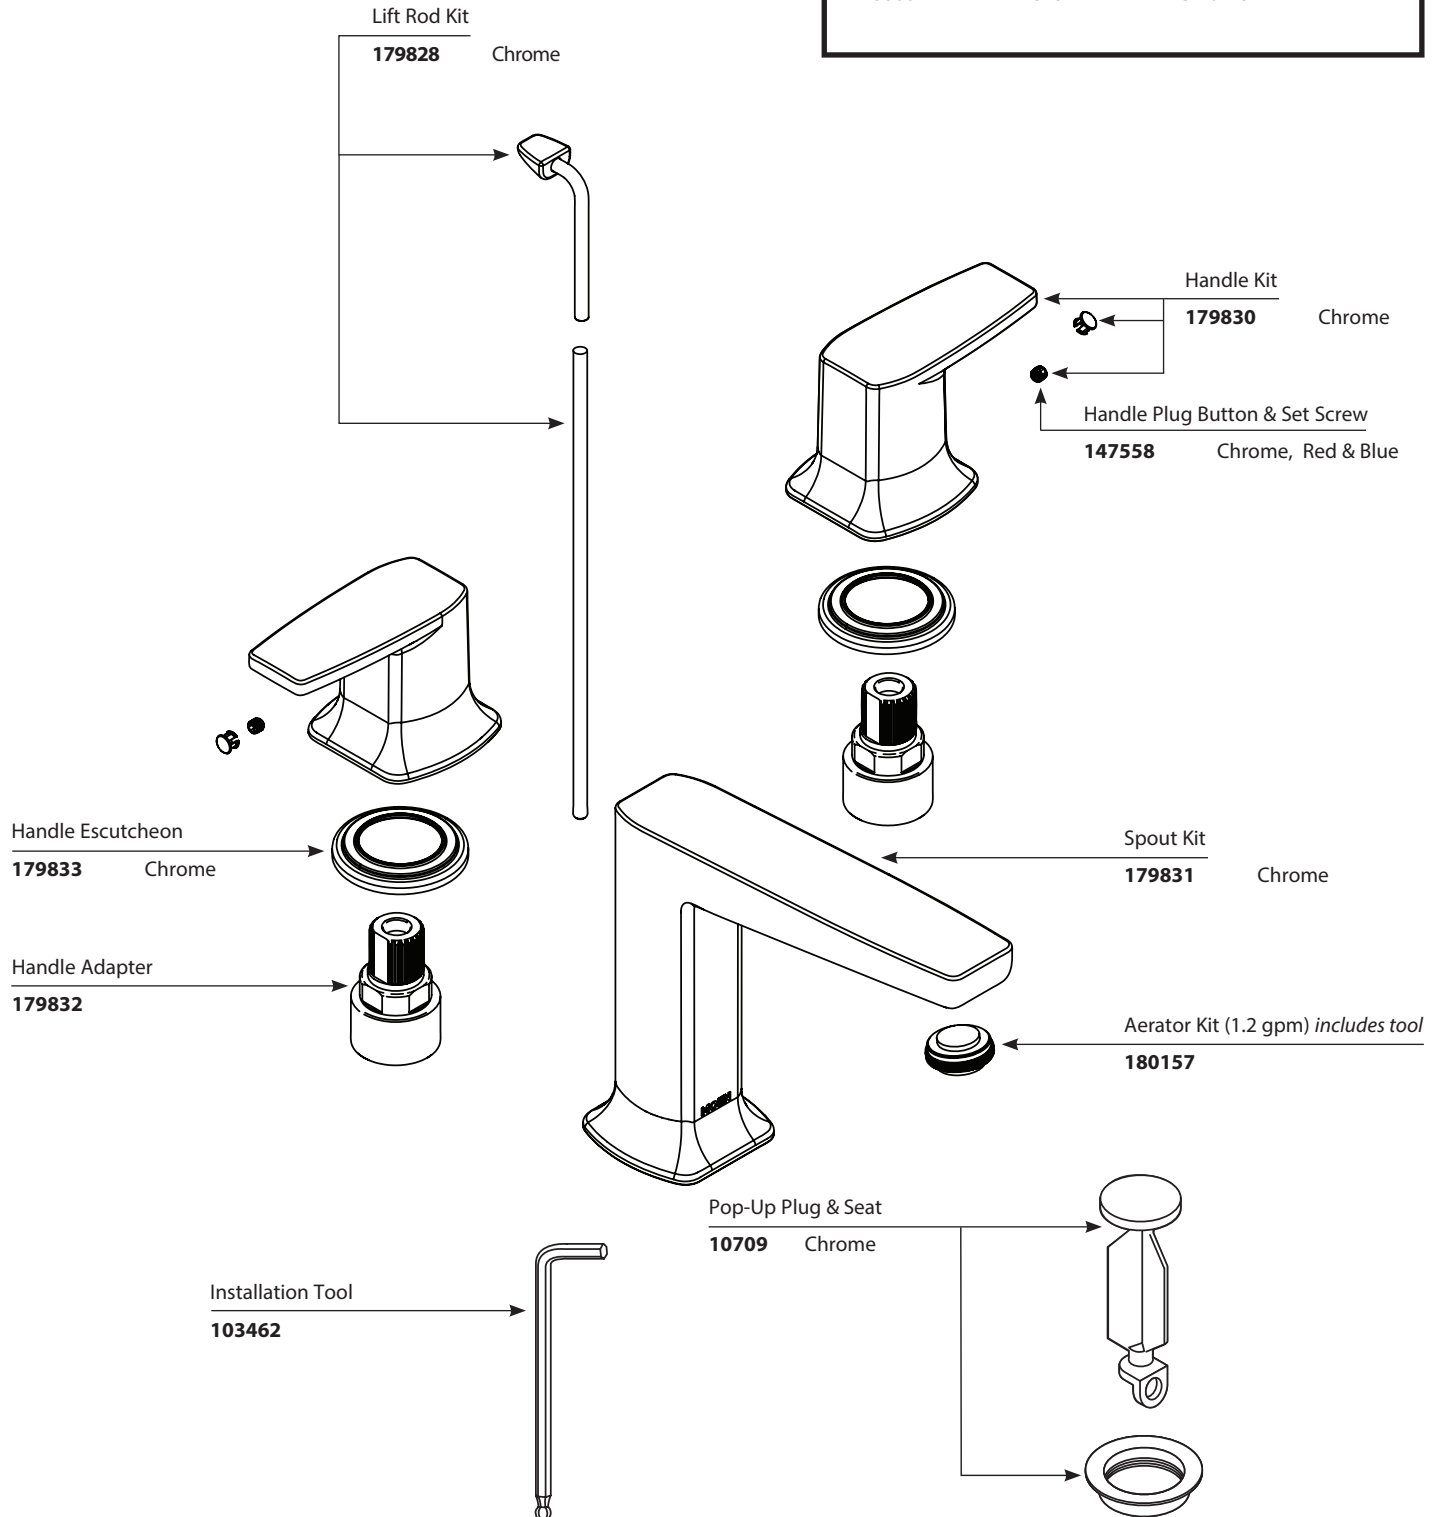

■ Valve: 9000, 69000

*There is more than 1 version of this model  
Page down to identify the version you have*

Via™		
Two-Handle Widespread Trim		
MODEL	HANDLE	FINISH
TS8002	Lever	Chrome

Buy it for looks. Buy it for life.®

■ Valve: 9000, 69000

# Illustrated Parts

Via™ Two-Handle Widespread Trim		
MODEL	HANDLE	FINISH
TS8002	Lever	Chrome

Lift Rod Kit  
**179828** Chrome

Handle Kit  
**179830** Chrome

Handle Plug Button & Set Screw  
**147558** Chrome, Red & Blue

Handle Escutcheon  
**180460** Chrome

Handle Adapter  
**179832**

Spout Kit  
**179831** Chrome

Aerator Kit (1.2 gpm) *includes tool*  
**180157**

Pop-Up Plug & O-Ring  
**103459**

O-Ring  
**103460**

Drain Seat  
**10709**