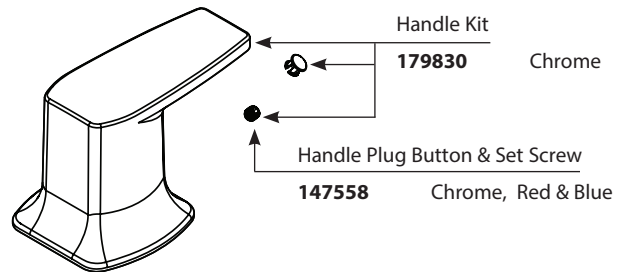

# Illustrated Parts

Via™ Two-Handle Widespread Trim		
MODEL	HANDLE	FINISH
TS8002	Lever	Chrome

Lift Rod Kit  
**179828** Chrome

Handle Kit  
**179830** Chrome

Handle Plug Button & Set Screw  
**147558** Chrome, Red & Blue