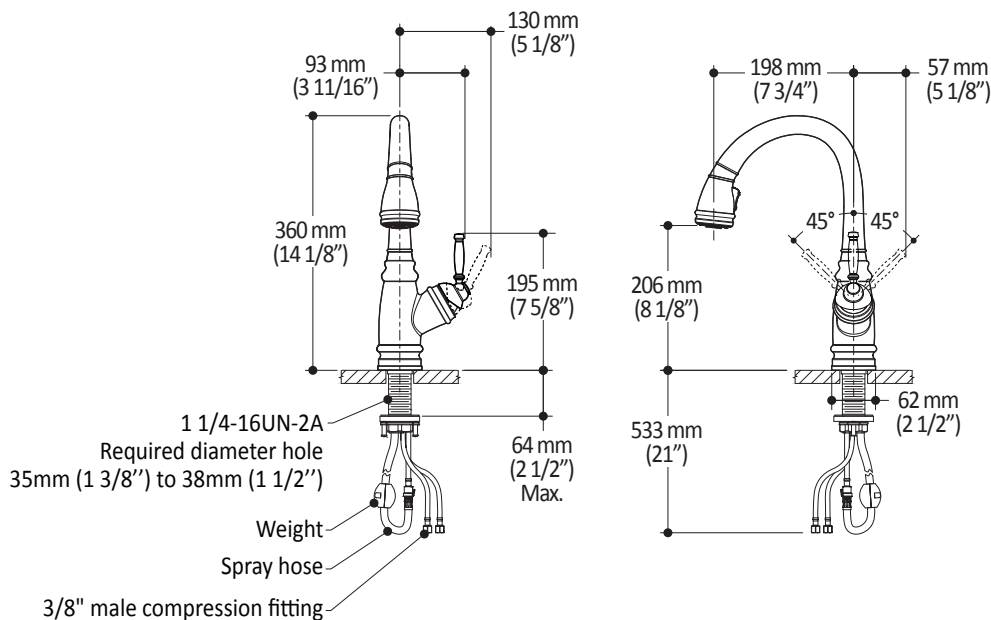

**Colors (Finishes)**

- Chrome: KF1270-110
- Stainless Steel PVD\*: KF1270-130

**Packaging**

- Dimensions : 645mm x 420mm x 90mm  
(25 3/8" x 16 5/8" x 3 1/2")
- Volume : 0.85 cu ft (0.024 cu m)
- Total weight : 9.65 lb (4.38 kg)

**Maximum flow rate**

- 8.3 liters/min. (2.2 gallons/min.)

**Accessories**

- Deck plate 266mm (10 1/2")  
*Add 11mm (7/16") height when installed with deck plate.*
- Chrome: AC1000-110
- Stainless Steel PVD\*: AC1000-130

Product dimensions:

**Important:** Dimensions are approximated and are subject to changes. Please refer to the installation instructions.

**Kalia inc.**  
1355, 2nd Street  
Sainte-Marie (Quebec)  
Canada G6E 1G9