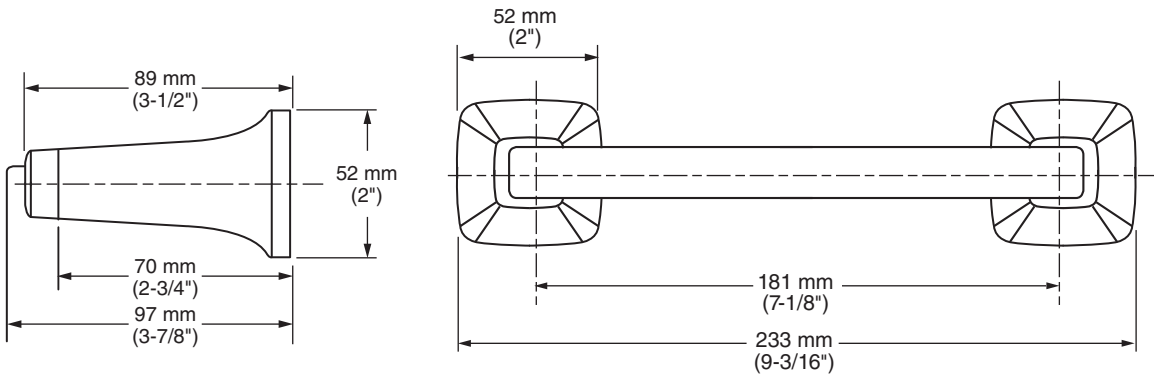

**MODEL NUMBER:**

□ 7353230 - Pivoting Toilet Paper Holder

**Available Finishes**

002	Polished Chrome
013	Polished Nickel
278	Legacy Bronze
295	Brushed Nickel
243	Matte Black

**PRODUCT FEATURES:**

**Materials of Construction:** Metal construction for durability & long life.

**Concealed Mounting:** No exposed set screws.

**Easy to Install**

**Easy to Use:** Pivoting toilet paper bar for quick and easy replacement .

**SUGGESTED SPECIFICATION**

Toilet Paper Holder shall feature metal construction. Shall feature concealed mounting with no exposed set screws. Toilet Paper Holder bar shall pivot. Toilet Paper Holder shall be American Standard Model # 7353230.\_\_\_\_.