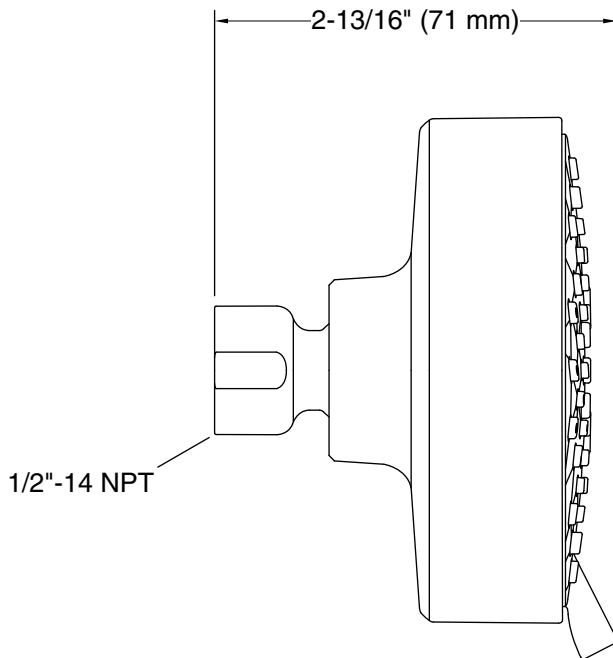

Technical Information

All product dimensions are nominal.

Showerhead/Body Spray:

Rated maximum flow: 1.75 gal/min (6.6 l/min)

flow:

Pressure: 45 psi (3.1 bar)

Notes

Install this product according to the installation instructions.