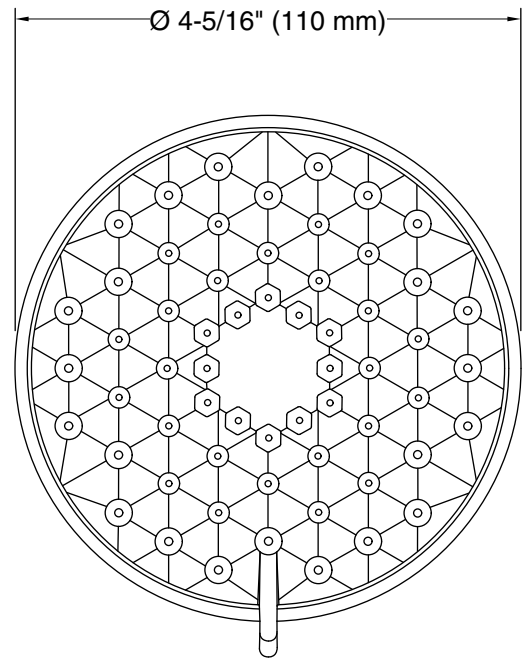

Technical Information

All product dimensions are nominal.

Showerhead/Body Spray:

Rated maximum flow: 1.75 gal/min (6.6 l/min)

flow:

Pressure: 45 psi (3.1 bar)

Notes

Install this product according to the installation instructions.