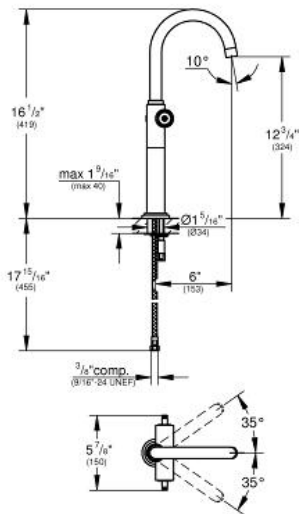

ATRIO Single-Hole Bathroom Faucet XL- Size

MODEL # 2104600A

Pure Freude
an Wasser

Product Description:

**ATRIO
Single-Hole Bathroom Faucet XL-Size**

Standard Specification:

- GROHE StarLight chrome finish
- GROHE SilkMove ceramic cartridge
- GROHE WaterCare
- For free-standing bath sinks
- Handles sold separately
- Max flow rate: 1.2 gpm (4.56 L/min)
- Less handles – order (18 026) or (18 027) (sold separately)