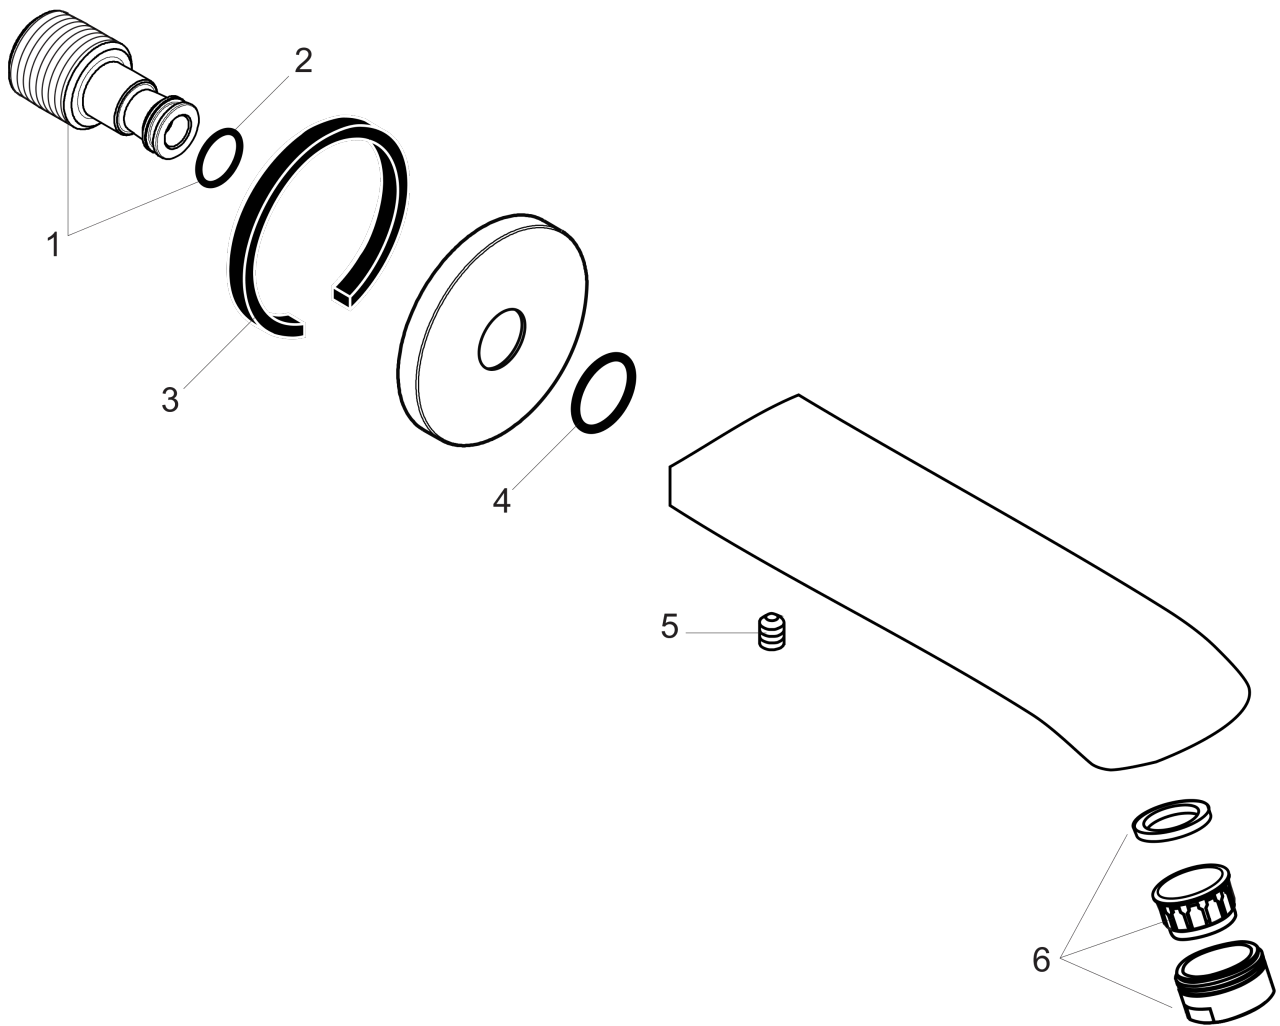

Metris

Tub Spout

Finishes : **chrome** Part no. : **31494001**

Description

Features

- Solid brass
- 1/2" female and 3/4" male adaptor included

Item details

List Price \$ 160.00

Compliance

Product image

Scale drawing

Metris

Tub Spout

Finishes : **chrome**

Part no. : **31494001**

Exploded drawing

Year of production: >07/11

Metris

Tub Spout

Finishes : **chrome** Part no. : **31494001**

Spare parts list

Year of production: >07/11

Pos.	Description	Part no.	Price	PU
1	connecting thread	95658001	-	1
2	O-ring 16x2,5	98134000	-	1
3	seal	97530000	-	1
4	O-ring 20x1,5	98197000	-	1
5	hollow set screw M6x6	97660000	-	1
6	aerator M24x1 (30 l/min)	96512000	-	1