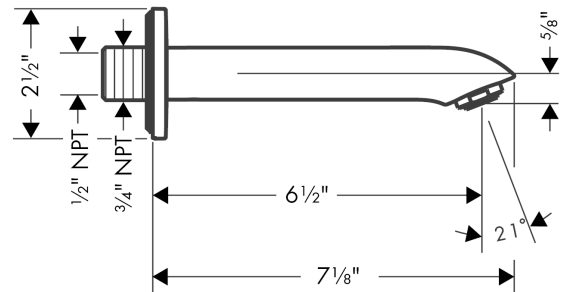

Metris

Tub Spout

Finishes : **chrome** Part no. : **31494001**

Description

Features

- Solid brass
- 1/2" female and 3/4" male adaptor included

Item details

List Price \$ 160.00

Compliance

Product image

Scale drawing

Metris

Tub Spout

Finishes : **chrome**

Part no. : **31494001**

Exploded drawing

Year of production: >07/11

Metris

Tub Spout

Finishes : **chrome** Part no. : **31494001**

Spare parts list

Year of production: >07/11

Pos.	Description	Part no.	Price	PU
1	connecting thread	95658001	-	1
2	O-ring 16x2,5	98134000	-	1
3	seal	97530000	-	1
4	O-ring 20x1,5	98197000	-	1
5	hollow set screw M6x6	97660000	-	1
6	aerator M24x1 (30 l/min)	96512000	-	1