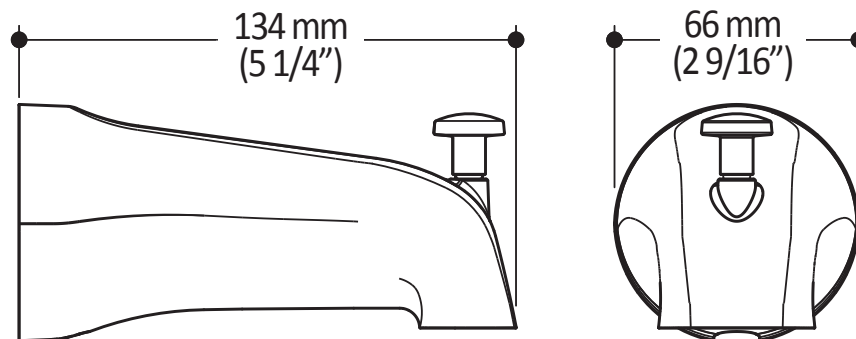

Features

- Water 1/2" cooper inlet
- "Slip fit" Installation

Colors (Finishes)

- Chrome: 105138-110
- Matte black: 105138-160

Certifications

The specified model meets or exceeds the following standards;

Installation Notes

Product dimensions:

Important: Dimensions are approximated and are subject to changes. Please refer to the installation instructions.