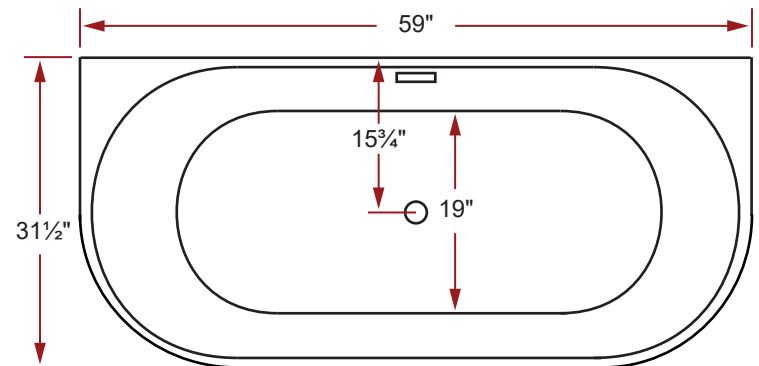

Item # 44275

ROCHELLE I

ACRYLIC OVAL SEAMLESS FREE-STANDING BATHTUB

59" x 31½" x 23¾"

(1500*800*580mm)

DESIGN FEATURES

- Seamless, 1-piece acrylic soaker bathtub.
- Gently sloping lumbar support at both ends.
- Deep bathing well.
- Designed to install flush against a wall.
- Air and Illusion jetting systems available as an upgrade.

PRODUCT SPECIFICATIONS

- Available in white.
- Oval shaped interior and front skirt.
- Bathtub is shipped with chrome waste and overflow, drain assembly is not installed.
- Center drain.
- Drain hole = 2"
- Water capacity = approx. 53 US gallons.
- Weight = approx. 130 lbs.
- Faucet sold separately.
- 1 year limited manufacturer's warranty included.

DIMENSIONS

- Diagrams not to scale.
- All measurements ±¼".

This product complies with CSA Standards

In keeping with our policy of continuing product improvement, Acri-Tec Industries Corp. reserves the right to change product specifications without notice.