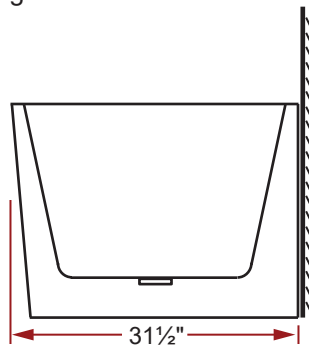

Item # 44275

ROCHELLE I

ACRYLIC OVAL SEAMLESS FREE-STANDING BATHTUB

59" x 31½" x 23¾"

(1500*800*580mm)

DESIGN FEATURES

- Seamless, 1-piece acrylic soaker bathtub.
- Gently sloping lumbar support at both ends.
- Deep bathing well.
- Designed to install flush against a wall.
- Air and Illusion jetting systems available as an upgrade.

PRODUCT SPECIFICATIONS

- Available in white.
- Oval shaped interior and front skirt.
- Bathtub is shipped with chrome waste and overflow, drain assembly is not installed.
- Center drain.
- Drain hole = 2"
- Water capacity = approx. 53 US gallons.
- Weight = approx. 130 lbs.
- Faucet sold separately.
- 1 year limited manufacturer's warranty included.

DIMENSIONS

- Diagrams not to scale.
- All measurements ±¼".

This product complies with CSA Standards

In keeping with our policy of continuing product improvement, Acri-Tec Industries Corp. reserves the right to change product specifications without notice.