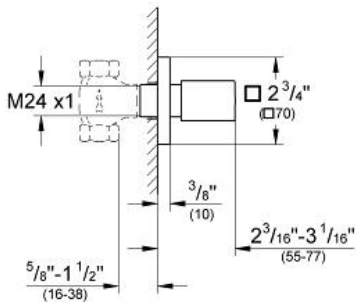

EUROCUBE  
Volume Control Trim  
MODEL # 19910000

Pure Freude  
an Wasser

GROHE

ADA

**Product Description:**  
EUROCUBE  
Volume Control Trim

**Standard Specification:**

- Without concealed body
- Metal grip handle
- For use with Rough-In Valve (29 273) or (29 274)