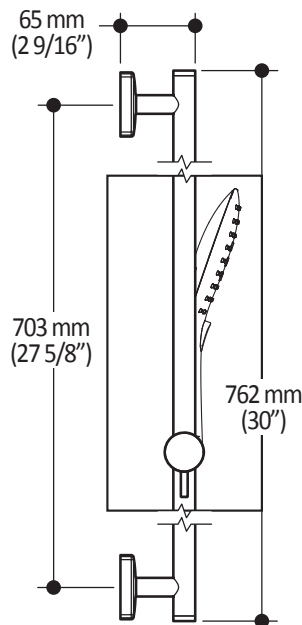

Important: Dimensions are approximated and are subject to changes. Please refer to the installation instructions.

ONCE UPON A TIME...WATER®

1355, 2nd Street, Industrial Park
Sainte-Marie (Québec)
Canada G6E 1G9

T 418-387-9090
1-877-GO-KALIA (1-87- 465-2542)
F 418 387-9089

KaliaStyle.com