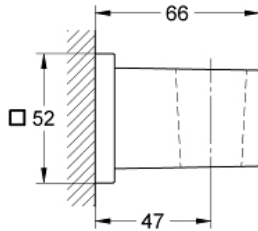

EUPHORIA CUBE
Wall Hand Shower Holder
MODEL # 27693000

Pure Freude
an Wasser

GROHE

Product Description:
EUPHORIA CUBE
Wall Hand Shower Holder

Standard Specification:

- Non-Adjustable Shower Head
- GROHE StarLight chrome finish

Applicable Codes & Standards:

- Energy Policy Act of 1992
- ASME A112.18.1/CSA B125.1

Color:

- 27693000 StarLight Chrome