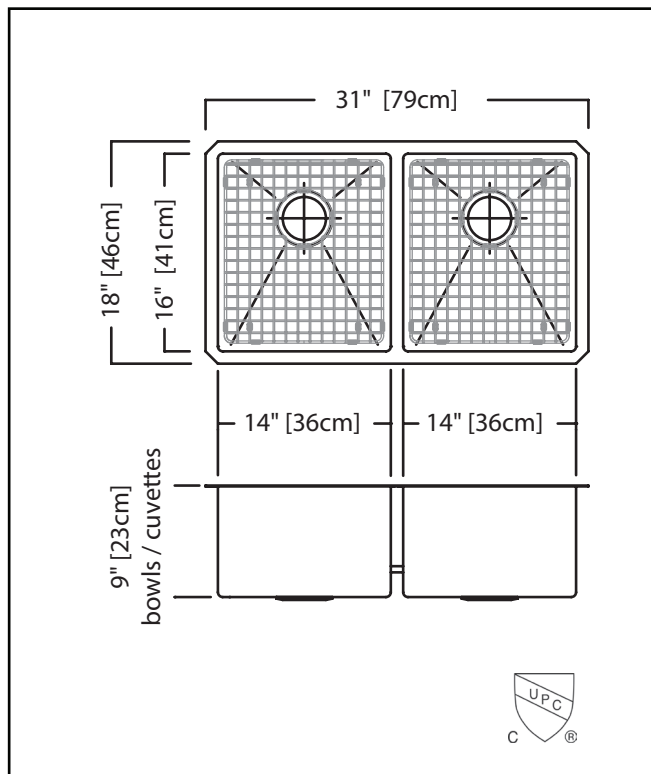

### DOUBLE BOWL 18 GAUGE UNDERMOUNT

**MODEL: KCUD33-9-10BG**

- ✓ 18 gauge high quality stainless steel with exceptional resistance to staining and corrosion
- ✓ Deep bowls easily accommodates pots and pans and minimizes splashing
- ✓ Sound dampening pads and undercoating reduce clanking and splashing noises, so you can enjoy a quiet sink
- ✓ Undermount installation creates a seamless profile and brings sleek style to any kitchen

## TECHNICAL FEATURES

OVERALL SINK SIZE (OD)	18" FB x 31" LR
EQUAL BOWL SIZE (ID)	16" FB x 14" LR x 9" DP
MINIMUM CABINET SIZE	33"
MATERIAL	18 Gauge
CORNER RADIUS	10 mm
STAINLESS STEEL FINISH	Commercial Satin
DRAIN HOLE LOCATION	Rear
INSTALLATION TYPE	Undermount
SOUND COATING	Sound pads & Undercoating
WEIGHT	49.2 lbs
WARRANTY	Limited Lifetime
COUNTRY OF ORIGIN	China