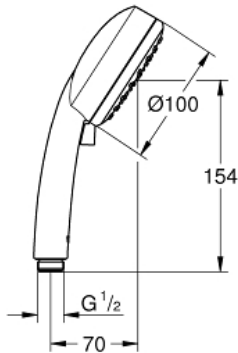

NEW TEMPESTA
COSMOPOLITAN 100
Handshower 2 Sprays
MODEL # 26046002

Pure Freude
an Wasser

GROHE

Product Description:
NEW TEMPESTA COSMOPOLITAN 100
Handshower 2 Sprays

Standard Specification:

- 2 Adjustable spray patterns: Rain, Jet
- GROHE EcoJoy 1.75 gpm (6.6 l/min) flow limiter
- GROHE DreamSpray perfect spray pattern
- GROHE StarLight chrome finish
- Inner WaterGuide for a longer life
- SpeedClean anti-lime system
- Universal mounting system (fits all standard shower hoses)
- Min. recommended pressure: 15 psi (1.0 bar)

Applicable Codes & Standards:

- ASME A112.18.1/CSA B125.1
- EPA WaterSense®

Color:

- 26046002 StarLight Chrome