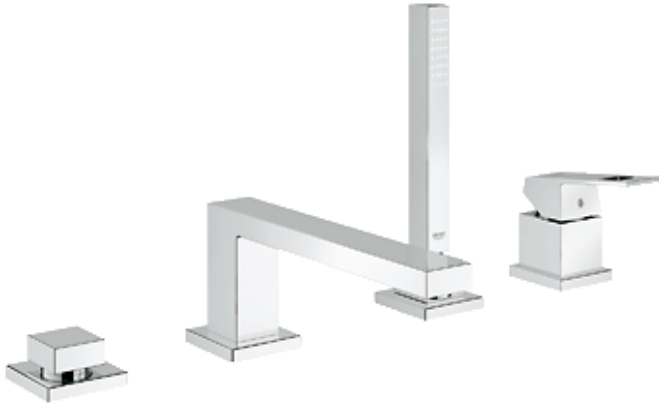

EUROCUBE Four-hole Single-lever Bath Combination

MODEL # 19897

GROHE CANADA, INC. | 5900 Avebury Road, Mississauga, Ontario, Canada L5R 3M3
Phone: 905-271-2929 | Fax: 905-271-9494 | info@grohe.ca

Pure Freude
an Wasser

Product Description: Four-hole Single-lever Bath Combination

Standard Specification:

Consisting of:

- GROHE SilkMove® ceramic cartridge
- OHM operating element
- Metal lever
- Pre-assembled spout mounting
- Bath inlet with flow control
- Diverter bath/shower
- Euphoria Cube hand shower (27 699 000) 2.5 gpm
- 79" metal shower hose
- Connection for shower hose
- Stainless Steel Braided Flexible Supplies
- Protected against backflow
- GROHE StarLight® finish