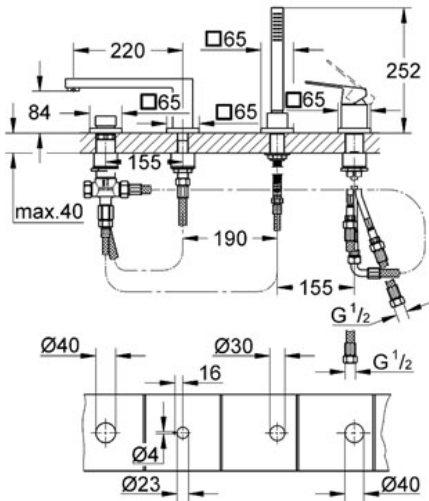

EUROCUBE Four-hole Single-lever Bath Combination

MODEL # 19897

GROHE CANADA, INC. | 5900 Avebury Road, Mississauga, Ontario, Canada L5R 3M3
Phone: 905-271-2929 | Fax: 905-271-9494 | info@grohe.ca

Pure Freude
an Wasser

Product Description: Four-hole Single-lever Bath Combination

Standard Specification:

Consisting of:

- GROHE SilkMove® ceramic cartridge
- OHM operating element
- Metal lever
- Pre-assembled spout mounting
- Bath inlet with flow control
- Diverter bath/shower
- Euphoria Cube hand shower (27 699 000) 2.5 gpm
- 79" metal shower hose
- Connection for shower hose
- Stainless Steel Braided Flexible Supplies
- Protected against backflow
- GROHE StarLight® finish

Applicable Codes & Standards:

- Energy Policy Act of 1992
- ASME A112.18.1/CSA B125.1

Color:

- 19897 000 chrome