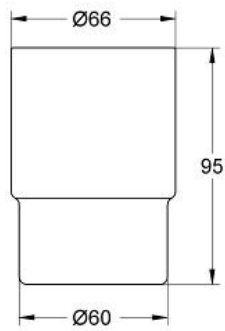

ESSENTIALS  
Crystal Glass  
MODEL # 40372001

Pure Freude  
an Wasser

GROHE

**Product Description:**  
**ESSENTIALS**  
**Crystal Glass**

**Standard Specification:**

- Material: Glass
- Fits in the following holders:
- Essentials (40 369)
- Essentials Cube (40 508)
- Bau Cosmopolitan (40 585)
- Essentials Authentic (40 652)