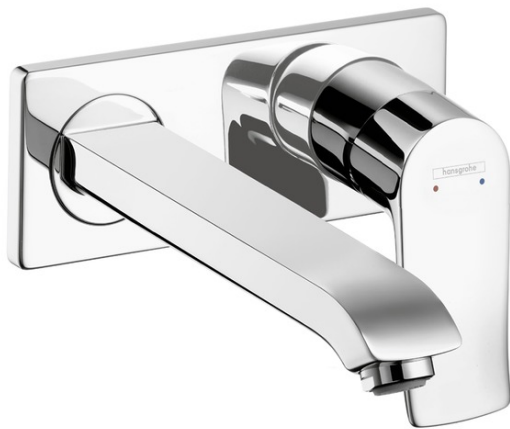

Metris
Metris Wall-Mounted Single-Handle Faucet Trim
Finishes : **chrome**   Part no. : **31086001**

Description

Features

- Aerated spray
- Flow: 1.2 GPM
- Ceramic cartridge
- Pop-up assembly not included

Required accessories

- Rough, Wall-Mounted Single-Handle Faucet (#13622USA)

Item details

List Price $ 350.00

Technology

Compliance

Product image