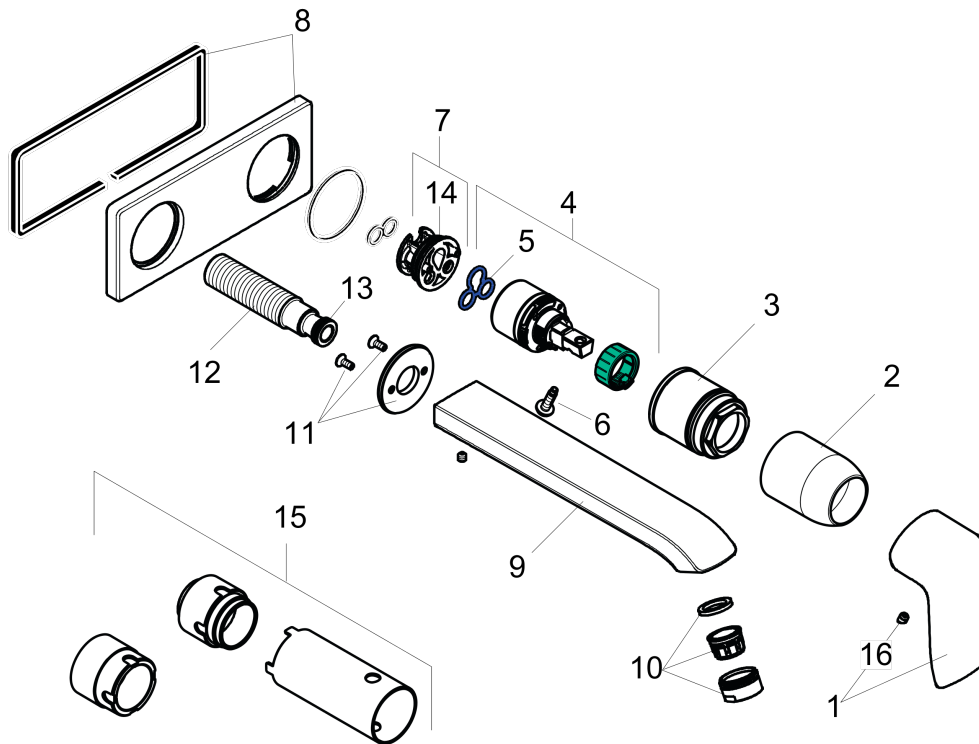

## Product image

## Scale drawing

**Metris**  
**Metris Wall-Mounted Single-Handle Faucet Trim**  
Finishes : **chrome**    Part no. : **31086001**

## Exploded drawing

Year of production: >07/16

**Metris**
**Metris Wall-Mounted Single-Handle Faucet Trim**

 Finishes : **chrome**    Part no. : **31086001**

**Spare parts list**

Year of production: &gt;07/16

Pos.	Description	Part no.	Price	PU
1	handle	95519000	-	1
2	sleeve	98790000	-	1
3	nut	95622000	-	1
4	cartridge, assy	95646001	-	1
5	seal	95008000	-	1
6	locking screw for handle	95140000	-	1
7	adapter for cartridge	95779000	-	1
8	escutcheon	95641000	-	1
9	spout 220 mm	95703000	-	1
10	aerator M24x1 (4,5 l/min)	92877000	-	1
11	escutcheon	95642000	-	1
12	connecting thread G½	95626000	-	1
13	O-ring 13x2	98128000	-	1
14	O-ring 26x2	98147000	-	1
15	extension set 25 mm for 13622180	31971000	-	1
16	screw cover	96338000	-	1
a	base body	13622181	-	1
b	O-ring 39x1,5	98400000	-	1
c	O-ring 43x3	98418000	-	1
d	O-ring 41x2	98212000	-	1